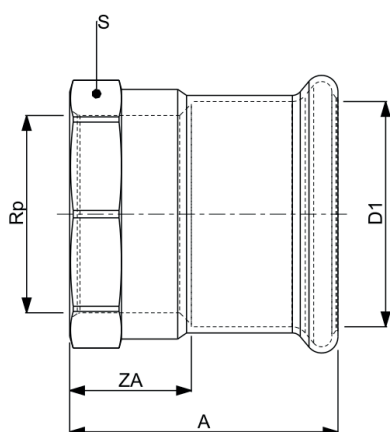

RB8270 Coupling M/F

CODE	R_pxD1	A	ZA	S
RB8270C12076000	2.1/2x76.1	90	37	86
RB8270D03089000	3x88.9	96	37	98

Frabo reserves the right to change packaging and product specifications at any time and without notice in order to improve their use.