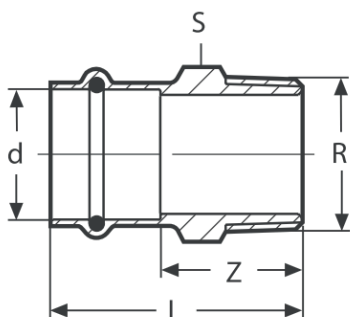

PG8243 Female coupler, R thread

CODE	Rxd	L	Z	S
PG8243A38012000	3/8x12	40	22	21
PG8243A38015000	3/8x15	44	22	25
PG8243A12012000	1/2x12	43	25	21
PG8243A12015000	1/2x15	46	24	25
PG8243A12018000	1/2x18	48	25	27
PG8243A12022000	1/2x22	49	25	32
PG8243A34015000	3/4x15	48	26	28
PG8243A34018000	3/4x18	49	26	28
PG8243A34022000	3/4x22	51	27	32
PG8243A34028000	3/4x28	52	27	38
PG8243B01022000	1x22	52	28	34
PG8243B01028000	1x28	54	29	38
PG8243B01035000	1x35	58	32	46
PG8243B14028000	1.1/4x28	58	33	42
PG8243B14035000	1.1/4x35	60	34	46
PG8243B14042000	1.1/4x42	75	39	56
PG8243B12035000	1.1/2x35	60	34	48
PG8243B12042000	1.1/2x42	75	39	56
PG8243B12054000	1.1/2x54	81	41	68
PG8243C02054000	2x54	86	46	68