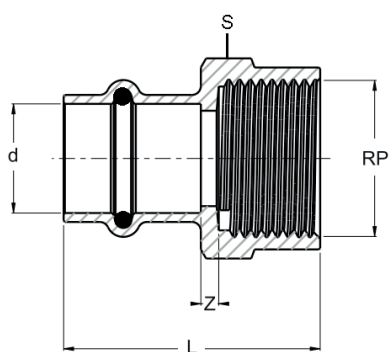

PG8270 Female coupler, Rp thread

CODE	Rpxd	L	Z	S
PG8270A38012000	3/8x12	35	5	25
PG8270A12012000	1/2x12	36	3	25
PG8270A12015000	1/2x15	40	3	25
PG8270A12018000	1/2x18	41	3	27
PG8270A12022000	1/2x22	41	2	32
PG8270A34015000	3/4x15	41	2	32
PG8270A34018000	3/4x18	44	4	31
PG8270A34022000	3/4x22	46	5	32
PG8270A34028000	3/4x28	48	8	38
PG8270B01022000	1x22	47	4	38
PG8270B01028000	1x28	48	4	38
PG8270B01035000	1x35	47	2	46
PG8270B14035000	1.1/4x35	52	4	48
PG8270B12042000	1.1/2x42	65	7	56
PG8270C02054000	2x54	80	16	68