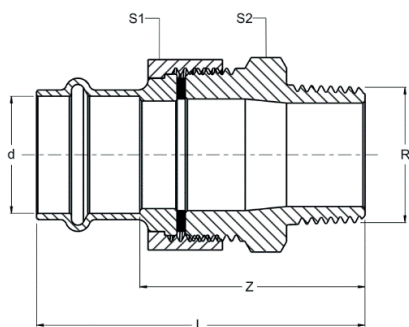

## RB8244 Male coupler, R thread

CODE	Rxd	L	S
RB8244A12012000	1/2x12	46	21
RB8244A12015000	1/2x15	49	21
RB8244A12018000	1/2x18	50	21
RB8244A12022000	1/2x22	51	25
RB8244A34018000	3/4x18	53	27
RB8244A34022000	3/4x22	54	27
RB8244B01028000	1x28	57	34
RB8244B14035000	1.1/4x35	64	42
RB8244B12042000	1.1/2x42	74	48

## PG8471 90° wall plate elbow Rp thread

CODE	Rpxd	L1	Z1	L2	L3	Z2	L4
PG8471A12012000	1/2x12	43	24	22	22	10	12
PG8471A12015000	1/2x15	44	22	22	22	10	12
PG8471A12018000	1/2x18	45	22	22	24	12	12
PG8471A34022000	3/4x22	49	25	28	29	14	20

## PG8340 Straight union with flat washer F/F

CODE	d	L	Z	S1	S2
PG8340015015000	15	73	29	24	25
PG8340018018000	18	78	32	30	31
PG8340022022000	22	86	38	37	34
PG8340028028000	28	86	36	46	42
PG8340035035000	35	93	41	52	50
PG8340042042000	42	118	46	64	60
PG8340054054000	54	115	35	85	75

## PG8341 Straight union with flat washer R thread

CODE	Rxd	L	Z	S1	S2
PG8341A12012000	1/2x12	61	43	30	30
PG8341A12015000	1/2x15	66	44	30	30
PG8341A12018000	1/2x18	69	46	30	30
PG8341A34015000	3/4x15	69	47	30	30
PG8341A34018000	3/4x18	72	49	30	30
PG8341A34022000	3/4x22	86	62	30	30
PG8341B01022000	1x22	81	57	37	35
PG8341B01028000	1x28	83	58	46	45
PG8341B14035000	1.1/4x35	88	62	52	50
PG8341B12042000	1.1/2x42	98	62	64	60
PG8341C02054000	2x54	106	66	85	75