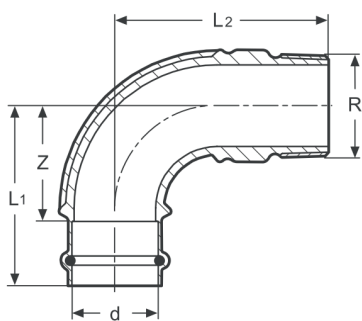

PG8092 90° female elbow, R thread

CODE	Rxd	L1	L2	Z
PG8092A38015000	3/8x15	42	32	20
PG8092A12012000	1/2x12	43	34	25
PG8092A12015000	1/2x15	44	34	22
PG8092A12018000	1/2x18	47	49	24
PG8092A34018000	3/4x18	49	50	26
PG8092A34022000	3/4x22	55	39	31
PG8092B01028000	1x28	59	73	34
PG8092B14035000	1.1/4x35	70	86	44
PG8092B12042000	1.1/2x42	87	95	51
PG8092C02054000	2x54	110	118	66