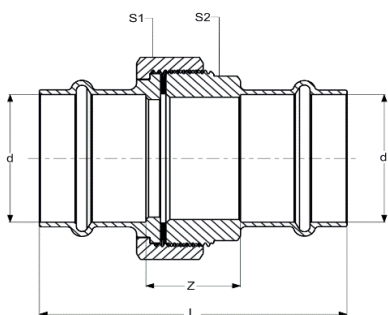

## RB8272 Coupler , Rp thread

CODE	Rpxd	L	Z	S
RB8272A38012000	3/8x12	37	25	21
RB8272A38015000	3/8x15	41	29	21
RB8272A12012000	1/2x12	41	26	25
RB8272A12015000	1/2x15	45	30	25
RB8272A12018000	1/2x18	46	31	25
RB8272A12022000	1/2x22	47	32	25
RB8272A34018000	3/4x18	48	31	31
RB8272A34022000	3/4x22	49	32	31
RB8272B01028000	1x28	54	34	38
RB8272B14035000	1.1/4x35	57	35	48
RB8272B12042000	1.1/2x42	68	46	55
RB8272C02054000	2x54	76	50	68

## RB8244 Male coupler, R thread

CODE	Rxd	L	S
RB8244A12012000	1/2x12	46	21
RB8244A12015000	1/2x15	49	21
RB8244A12018000	1/2x18	50	21
RB8244A12022000	1/2x22	51	25
RB8244A34018000	3/4x18	53	27
RB8244A34022000	3/4x22	54	27
RB8244B01028000	1x28	57	34
RB8244B14035000	1.1/4x35	64	42
RB8244B12042000	1.1/2x42	74	48

## PG8471 90° wall plate elbow Rp thread

CODE	Rpxd	L1	Z1	L2	L3	Z2	L4
PG8471A12012000	1/2x12	43	24	22	22	10	12
PG8471A12015000	1/2x15	44	22	22	22	10	12
PG8471A12018000	1/2x18	45	22	22	24	12	12
PG8471A34022000	3/4x22	49	25	28	29	14	20

## PG8340 Straight union with flat washer F/F

CODE	d	L	Z	S1	S2
PG8340015015000	15	73	29	24	25
PG8340018018000	18	78	32	30	31
PG8340022022000	22	86	38	37	34
PG8340028028000	28	86	36	46	42
PG8340035035000	35	93	41	52	50
PG8340042042000	42	118	46	64	60
PG8340054054000	54	115	35	85	75