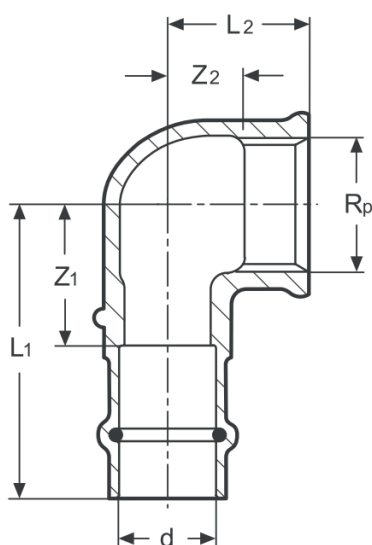

## PG9240 Reducing Coupler F/F

CODE	d1xd2	L	Z
PG9240015012000	15x12	46	6
PG9240022015000	22x15	58	12
PG9240022018000	22x18	55	8
PG9240028022000	28x22	58	9
PG9240035028000	35x28	62	11

## PG8090 90° female elbow, Rp thread

CODE	Rpxd	L1	L2	Z1	Z2
PG8090A38012000	3/8x12	44	18	26	9
PG8090A38015000	3/8x15	47	19	25	10
PG8090A12012000	1/2x12	44	22	26	11
PG8090A12015000	1/2x15	45	24	23	13
PG8090A12018000	1/2x18	47	24	24	13
PG8090A12022000	1/2x22	49	24	25	13
PG8090A34015000	3/4x15	49	31	27	16
PG8090A34018000	3/4x18	50	24	27	9
PG8090A34022000	3/4x22	49	29	25	6
PG8090B01022000	1x22	60	33	36	10
PG8090B01028000	1x28	61	33	36	9
PG8090B14035000	1.1/4x35	67	40	41	22
PG8090B12042000	1.1/2x42	77	43	41	25
RB8090C02054000	2x54	97	57	57	39