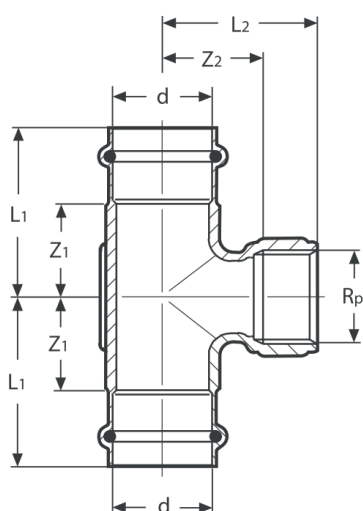

PG8130 Femala equal Tee, Rp thread

CODE	Rpxd	L1	L2	Z1	Z2
PG8130012A12012	1/2x12	44	23	26	13
PG8130015A12015	1/2x15	45	23	23	13
PG8130015A38015	3/8x15	43	22	21	12
PG8130018A12018	1/2x18	47	24	24	14
PG8130022A12022	1/2x22	48	25	24	15
PG8130022A34022	3/4x22	53	31	29	16
PG8130028A12028	1/2x28	53	50	28	35
PG8130028A34028	3/4x28	53	50	27	35
PG8130028B01028	1x28	56	35	30	20
PG8130035A12035	1/2x35	49	38	23	23
PG8130042A12042	1/2x42	55	50	19	35
PG8130054A12054	1/2x54	67	54	27	39