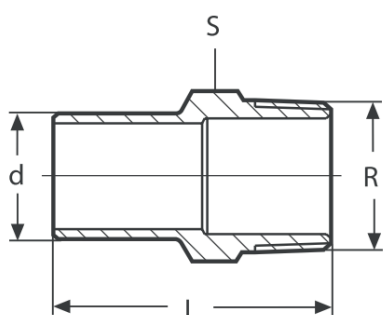

RB8244 Male coupler, R thread

CODE	Rxd	L	S
RB8244A12012000	1/2x12	46	21
RB8244A12015000	1/2x15	49	21
RB8244A12018000	1/2x18	50	21
RB8244A12022000	1/2x22	51	25
RB8244A34018000	3/4x18	53	27
RB8244A34022000	3/4x22	54	27
RB8244B01028000	1x28	57	34
RB8244B14035000	1.1/4x35	64	42
RB8244B12042000	1.1/2x42	74	48