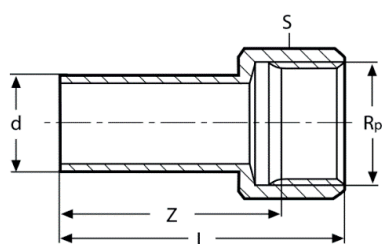

RB8272 Coupler , Rp thread

CODE	Rpxd	L	Z	S
RB8272A38012000	3/8x12	37	25	21
RB8272A38015000	3/8x15	41	29	21
RB8272A12012000	1/2x12	41	26	25
RB8272A12015000	1/2x15	45	30	25
RB8272A12018000	1/2x18	46	31	25
RB8272A12022000	1/2x22	47	32	25
RB8272A34018000	3/4x18	48	31	31
RB8272A34022000	3/4x22	49	32	31
RB8272B01028000	1x28	54	34	38
RB8272B14035000	1.1/4x35	57	35	48
RB8272B12042000	1.1/2x42	68	46	55
RB8272C02054000	2x54	76	50	68