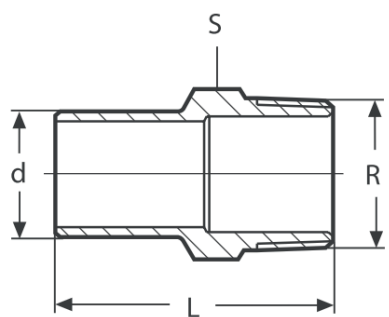

RB8244 M Coupler, R thread

CODE	Rxd	L	S
RB8244A12012000	1/2x12	46	21
RB8244A12015000	1/2x15	49	21
RB8244A12018000	1/2x18	50	21
RB8244A12022000	1/2x22	51	25
RB8244A34018000	3/4x18	53	27
RB8244A34022000	3/4x22	54	27
RB8244B01028000	1x28	57	34
RB8244B14035000	1.1/4x35	64	42
RB8244B12042000	1.1/2x42	74	48