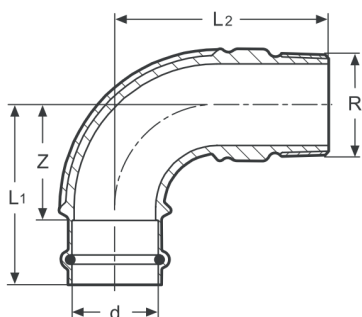

RZ8092 90° female street elbow, R thread

CODE	Rpxd	L1	L2	Z
RZ8092A38012000	3/8x12	42	32	24
RZ8092A38015000	3/8x15	42	32	20
RZ8092A12012000	1/2x12	43	34	25
RZ8092A12015000	1/2x15	44	34	22
RZ8092A12018000	1/2x18	47	49	24
RZ8092A34018000	3/4x18	49	50	26
RZ8092A34022000	3/4x22	55	39	31
RZ8092B01028000	1x28	59	73	34
RZ8092B14035000	1.1/4x35	70	86	44
RZ8092B12042000	1.1/2x42	87	95	51
RZ8092C02054000	2x54	110	118	66