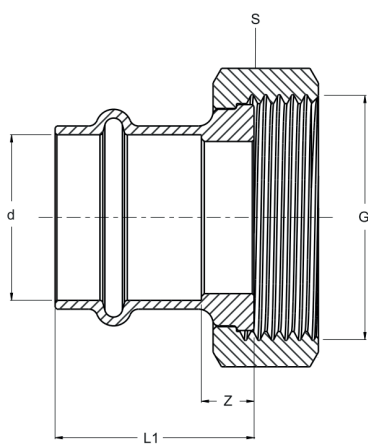

RZ8359 Straight fitting with swivel nut and flat seat

CODE	Gxd	L1	Z	S
RZ8359A12014000	1/2x14	31	9	24
RZ8359A12015000	1/2x15	44	22	24
RZ8359A12016000	1/2x16	44	22	24
RZ8359A34014000	3/4x14	29	7	30
RZ8359A34015000	3/4x15	29	7	30
RZ8359A34016000	3/4x16	32	10	30
RZ8359A34018000	3/4x18	32	9	30
RZ8359022A34000	3/4x22	46	22	30
RZ8359A38012000	3/8x12	40	18	20
RZ8359A38014000	3/8x14	43	21	20
RZ8359018B01000	1x18	33	10	37
RZ8359022B01000	1x22	38	14	37
RZ8359028B12000	1.1/2x28	34	9	52
RZ8359B14028000	1.1/4x28	34	9	46
RZ8359035C02000	2x35	34	8	64
RZ8359042C02000	2x42	48	12	64