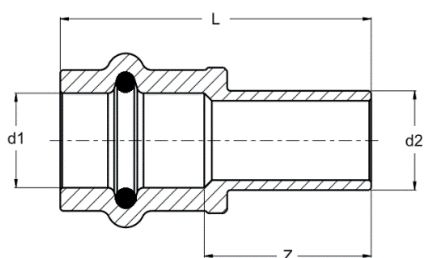

RZ8246 Male/female adaptor

CODE	d1xd2	L	Z1
RZ8246015014000	14x15	51	29
RZ8246015016000	16x15	52	30
RZ8246018016000	16x18	52	30