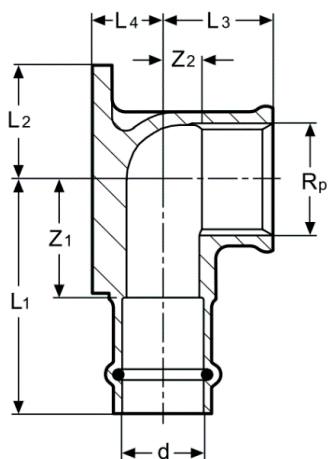

RZ8471 90° wallplate elbow, Rp thread

CODE	Rpxd	L1	Z1	L2	L3	Z2	L4
RZ8471A12012000	1/2x12	43	24	22	22	10	12
RZ8471A12015000	1/2x15	44	22	22	22	10	12
RZ8471A12018000	1/2x18	45	22	22	24	12	12
RZ8471A34022000	3/4x22	49	25	28	29	14	20