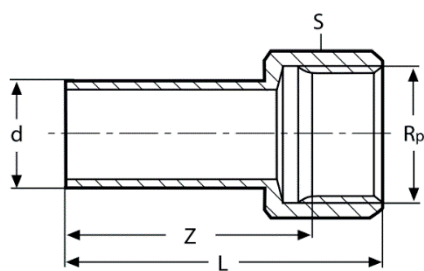

RB8272 M Coupler, Rp thread

CODE	Rpxd	L	Z	S
RB8272A38012000	3/8x12	37	25	21
RB8272A38015000	3/8x15	41	29	21
RB8272A12012000	1/2x12	41	26	25
RB8272A12015000	1/2x15	45	30	25
RB8272A12018000	1/2x18	46	31	25
RB8272A12022000	1/2x22	47	32	25
RB8272A34018000	3/4x18	48	31	31
RB8272A34022000	3/4x22	49	32	31
RB8272B01028000	1x28	54	34	38
RB8272B14035000	1.1/4x35	57	35	48
RB8272B12042000	1.1/2x42	68	46	55
RB8272C02054000	2x54	76	50	68