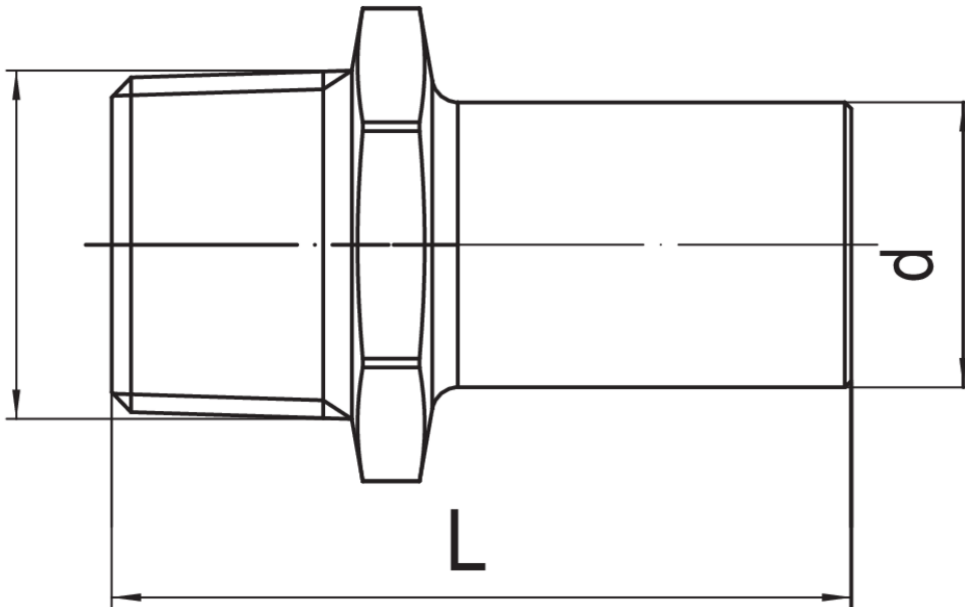

Male adaptor - male thread.

NEW

Technical specifications

UNI EN10226 - Rp

D X RP	BAG	MASTER BOX	CODE	L
15 x 1/2"	10	300	MXF244A12015000	49,5
18 x 1/2"	10	250	MXF244A12018000	49,5
18 x 3/4"	10	200	MXF244A34018000	52,5
22 x 1/2"	5	150	MXF244A12022000	51
22 x 3/4"	5	150	MXF244A34022000	53,5
28 x 1"	5	100	MXF244B01028000	75
28 x 3/4"	5	150	MXF244A34028000	53,5
35 x 1"1/4	5	40	MXF244B14035000	80