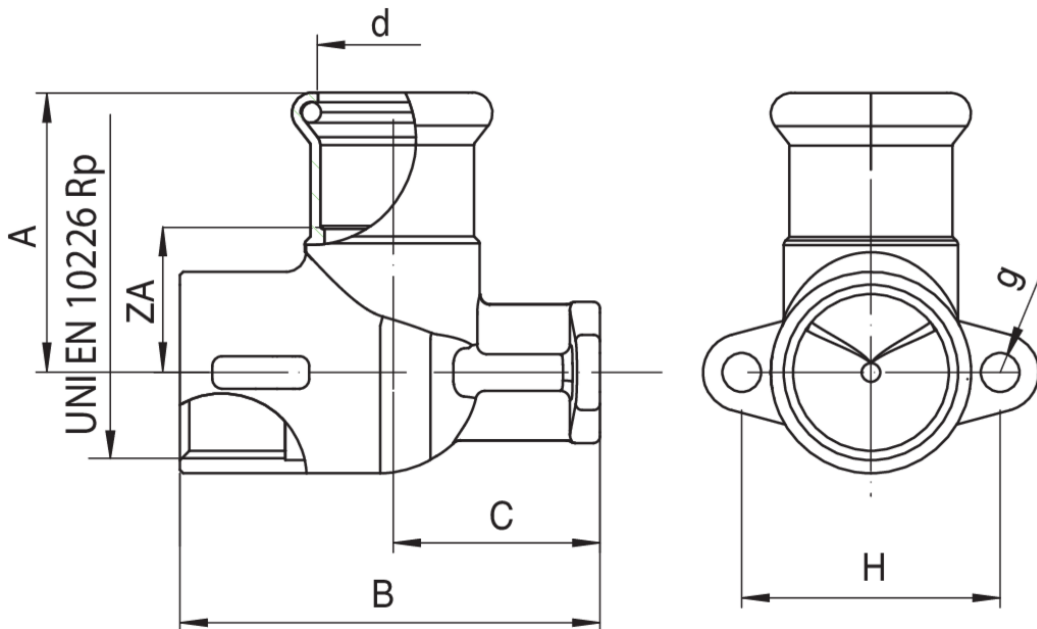

90° female elbow with long wallplate.

Technical specifications

D X RP	BAG	MASTER BOX	CODE	A	B	C	ZA	H	G
15 x 1/2"	10	80	MXF474A12015000	38	65	34	18	40	6
18 x 1/2"	10	80	MXF474A12018000	38	65	34	18	40	6
22 x 3/4"	5	50	MXF474A34022000	34	65	32	22	40	6