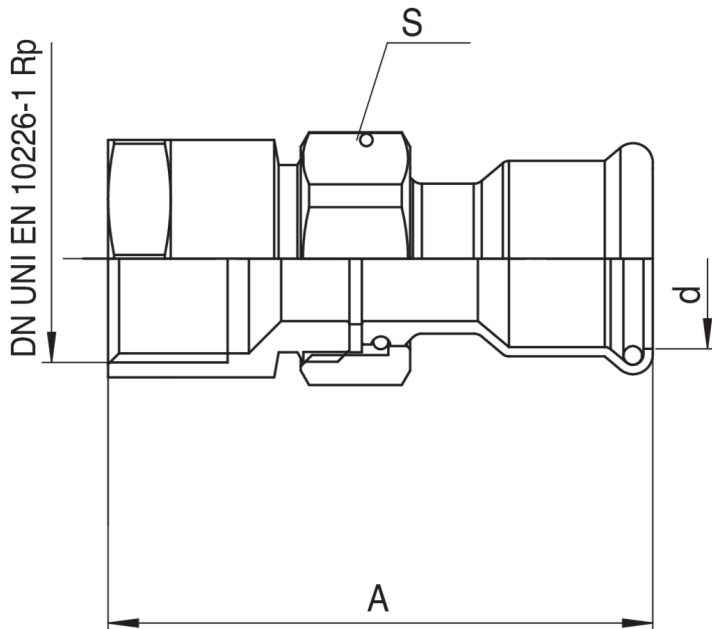

FRABO

frabo
press
316 M
MXF345

Flat seat joint with female thread.

NEW

Technical specifications

D X RP	BAG	MASTER BOX	CODE	S	A
15 x 1/2"	5	50	MXF345A12015000	30	62
15 x 3/4"	10	150	MXF345A34015000	30	65
18 x 1/2"	10	120	MXF345A12018000	30	62
18 x 3/4"	10	120	MXF345A34018000	30	65
22 x 1"	5	100	MXF345B01022000	30	84,5
22 x 3/4"	5	100	MXF345A34022000	30	77
28 x 1"	5	30	MXF345B01028000	37	87
35 x 1"1/4	5	40	MXF345B14035000	47	100
42 x 1"1/2	2	30	MXF345B12042000	52	105
54 x 2"	1	8	MXF345C02054000	65	124,5