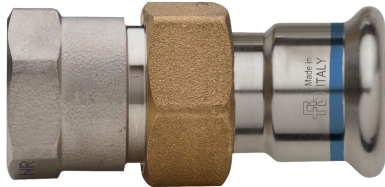

FRABO

frabo
press
316 M
MXF345

Flat seat joint with female thread.

NEW

Technical specifications

D X RP	BAG	MASTER BOX	CODE	S	A
15 x 1/2"	5	50	MXF345A12015000	30	62
15 x 3/4"	10	150	MXF345A34015000	30	65
18 x 1/2"	10	120	MXF345A12018000	30	62
18 x 3/4"	10	120	MXF345A34018000	30	65
22 x 1"	5	100	MXF345B01022000	30	84,5
22 x 3/4"	5	100	MXF345A34022000	30	77
28 x 1"	5	30	MXF345B01028000	37	87
35 x 1"1/4	5	40	MXF345B14035000	47	100
42 x 1"1/2	2	30	MXF345B12042000	52	105
54 x 2"	1	8	MXF345C02054000	65	124,5