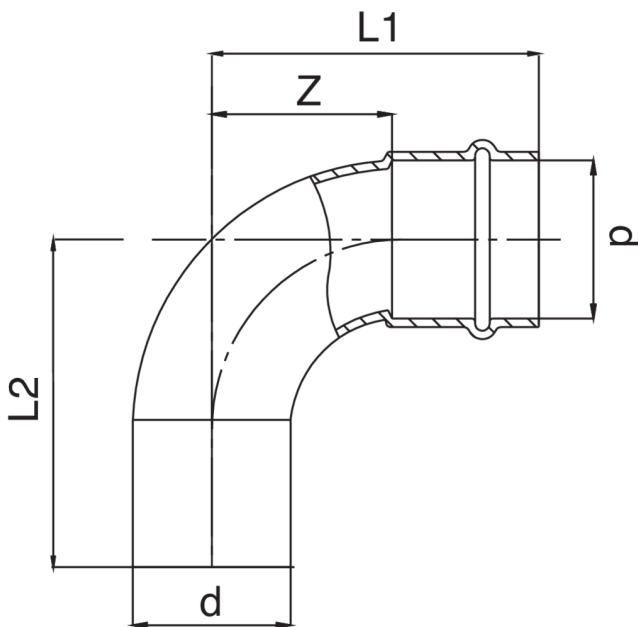

FRABO

frabo
press
KOMBI

RS9001

PATENTED

Copper M/F 90° elbow.

Technical specifications

D	BAG	MASTER BOX	CODE	L1	L2	Z
12	10	300	RS9001012012000	33	34	15
15	10	200	RS9001015015000	40	42	18
18	10	150	RS9001018018000	45	47	22
22	10	80	RS9001022022000	51	52	27
28	5	40	RS9001028028000	59	61	34
35	5	30	RS9001035035000	68	70	42
42	1	10	RS9001042042000	87	88	51
54	1	7	RS9001054054000	105	107	65

The big-size, item RR9001, is available.

Applications

DRINKING
WATER

HEATING

HVAC

GAS

COMPRESSED
AIR

FIREFIGHTING