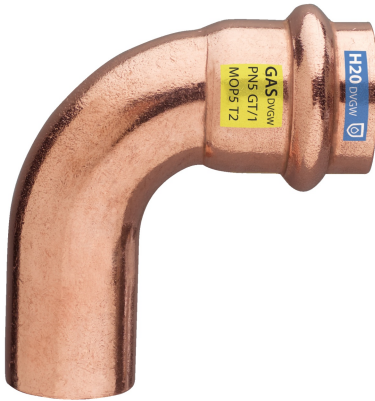

FRABO

frabo
press
KOMBI

RS9001

PATENTED

Copper M/F 90° elbow.

Technical specifications

D	BAG	MASTER BOX	CODE	L1	L2	Z
12	10	300	RS9001012012000	33	34	15
15	10	200	RS9001015015000	40	42	18
18	10	150	RS9001018018000	45	47	22
22	10	80	RS9001022022000	51	52	27
28	5	40	RS9001028028000	59	61	34
35	5	30	RS9001035035000	68	70	42
42	1	10	RS9001042042000	87	88	51
54	1	7	RS9001054054000	105	107	65

The big-size, item RR9001, is available.

Applications

DRINKING
WATER

HEATING

HVAC

GAS

COMPRESSED
AIR

FIREFIGHTING