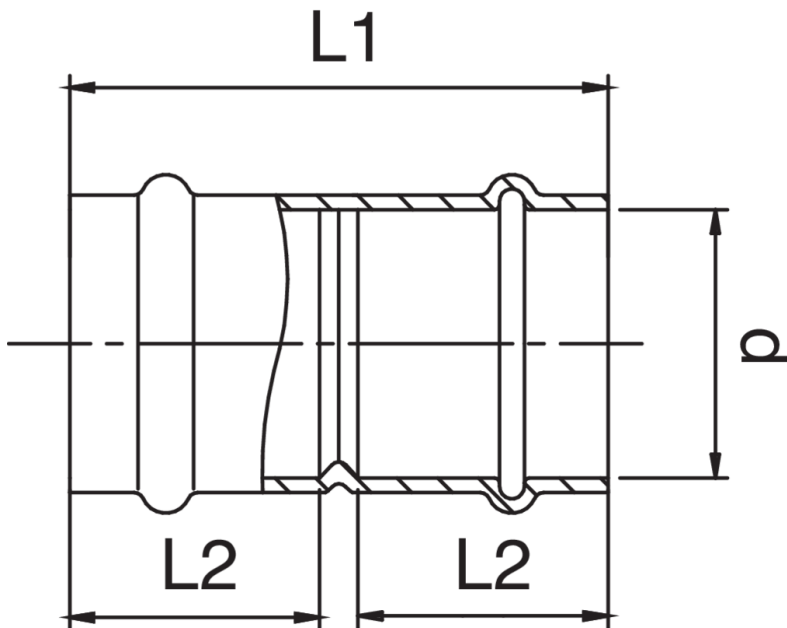

**frabo**  
**press**  
KOMBI

**RS9270**

**PATENTED**

Copper F/F coupling.

## Technical specifications

D	BAG	MASTER BOX	CODE	L1	L2
12	10	300	RS9270012012000	40	18
15	10	200	RS9270015015000	49	22
18	10	150	RS9270018018000	52	23
22	10	100	RS9270022022000	53	24
28	10	60	RS9270028028000	57	25
35	5	40	RS9270035035000	62	26
42	5	25	RS9270042042000	78	36
54	1	15	RS9270054054000	93	40

The big-size, item RR9270, is available.