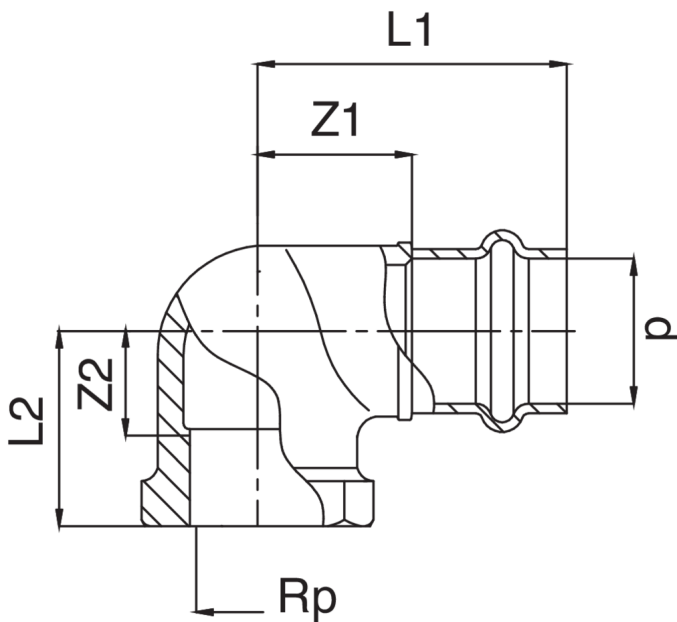

Bronze F/female thread 90° elbow.

## Technical specifications

D X RP	BAG	MASTER BOX	CODE	L1	L2	Z1	Z2
12 x 3/8"	10	150	RS8090A38012000	44	18	26	9
12 x 1/2"	10	150	RS8090A12012000	44	22	26	11
15 x 3/8"	10	100	RS8090A38015000	47	19	25	10
15 x 1/2"	10	100	RS8090A12015000	45	24	23	13
15 x 3/4"	10	70	RS8090A34015000	49	31	27	16
18 x 1/2"	10	100	RS8090A12018000	47	24	24	13
18 x 3/4"	5	70	RS8090A34018000	50	24	27	9
22 x 1/2"	10	60	RS8090A12022000	49	24	25	13
22 x 3/4"	5	60	RS8090A34022000	49	29	25	6
22 x 1"	5	40	RS8090B01022000	60	33	36	10
28 x 3/4"	5	50	RS8090A34028000	55	30	30	15
28 x 1"	5	40	RS8090B01028000	61	33	36	9
35 x 1"1/4	5	20	RS8090B14035000	67	40	41	22
42 x 1"1/2	5	20	RS8090B12042000	77	43	41	25
54 x 2"	1	8	RS8090C02054000	97	57	57	39