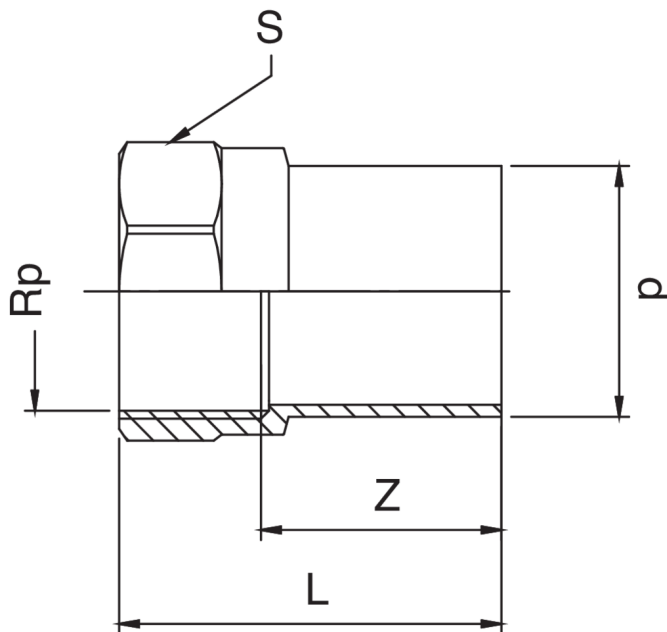

Bronze M/female thread adapter.

Technical specifications

D X RP	BAG	MASTER BOX	CODE	L	S	Z
12 x 3/8"	10	200	RS8272A38012000	37	21	25
12 x 1/2"	10	200	RS8272A12012000	41	25	26
15 x 3/8"	10	200	RS8272A38015000	41	21	29
15 x 1/2"	10	200	RS8272A12015000	45	25	30
18 x 1/2"	10	150	RS8272A12018000	46	25	31
18 x 3/4"	10	100	RS8272A34018000	48	31	31
22 x 1/2"	10	100	RS8272A12022000	47	25	32
22 x 3/4"	10	80	RS8272A34022000	49	31	32
28 x 1"	5	40	RS8272B01028000	54	38	34
35 x 1"1/4	5	20	RS8272B14035000	57	48	35
42 x 1"1/2	5	20	RS8272B12042000	68	55	46
54 x 2"	1	10	RS8272C02054000	76	68	50