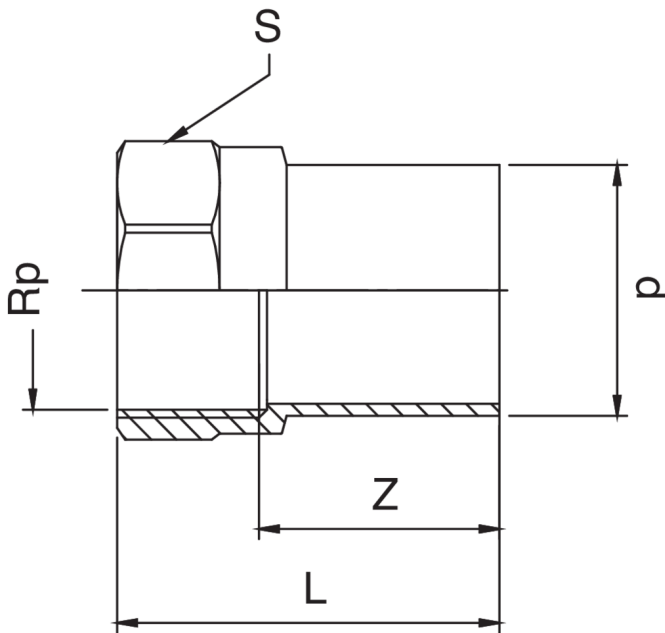

RS8272

Bronze M/female thread adapter.

Technical specifications

Drawing

Table

RP X D	BAG	MASTER BOX	CODE	L	S	Z
1/2" x 12	10	200	RS8272A12012000	41	25	26
1/2" x 15	10	200	RS8272A12015000	45	25	30
1/2" x 18	10	150	RS8272A12018000	46	25	31
1/2" x 22	10	100	RS8272A12022000	47	25	32
3/4" x 18	10	100	RS8272A34018000	48	31	31
3/4" x 22	10	80	RS8272A34022000	49	31	32
3/8" x 12	10	200	RS8272A38012000	37	21	25
3/8" x 15	10	200	RS8272A38015000	41	21	29
1" x 28	5	40	RS8272B01028000	54	38	34
1"1/2 x 42	5	20	RS8272B12042000	68	55	46

RP X D	BAG	MASTER BOX	CODE	L	S	Z
1"1/4 x 35	5	20	RS8272B14035000	57	48	35
2" x 54	1	10	RS8272C02054000	76	68	50

Applications

DRINKING
WATER

HEATING

HVAC

GAS

COMPRESSED
AIR

FIREFIGHTING