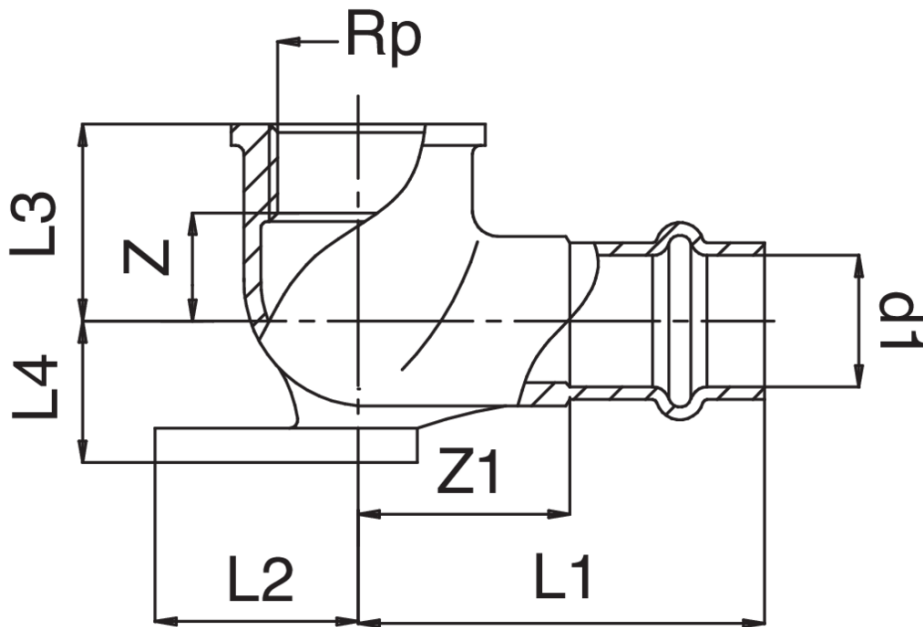

Bronze F/female thread 90° elbow with wallplate.

Technical specifications

D1 X RP	BAG	MASTER BOX	CODE	L1	L2	L3	L4	Z	Z1
12 x 1/2"	10	80	RS8471A12012000	43	22	22	12	10	24
15 x 1/2"	10	80	RS8471A12015000	44	22	22	12	10	22
18 x 1/2"	5	70	RS8471A12018000	45	22	24	12	12	22
22 x 3/4"	5	40	RS8471A34022000	49	28	29	20	14	25