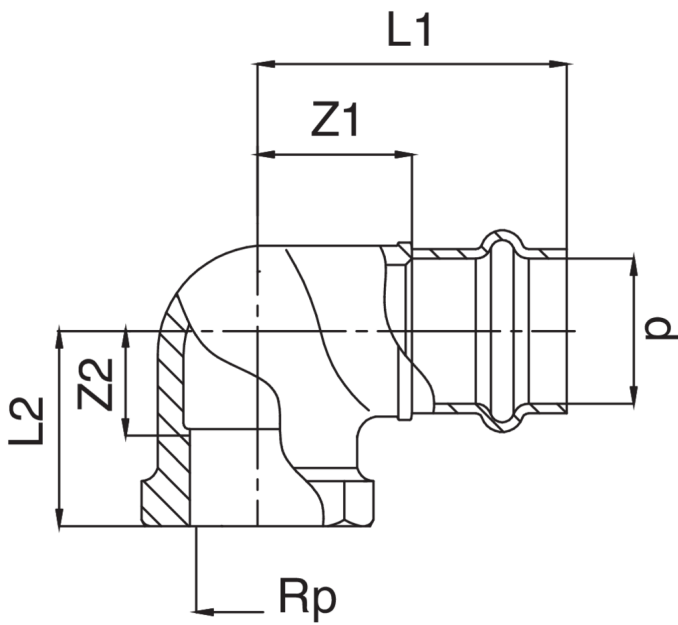

Bronze F/female thread 90° elbow.

Technical specifications

D X RP	BAG	MASTER BOX	CODE	L1	L2	Z1	Z2
12 x 3/8"	10	150	PG8090A38012000	44	18	26	9
12 x 1/2"	10	150	PG8090A12012000	44	22	26	11
15 x 3/8"	10	100	PG8090A38015000	47	19	25	10
15 x 1/2"	10	100	PG8090A12015000	45	24	23	13
15 x 3/4"	10	70	PG8090A34015000	49	31	27	16
18 x 1/2"	10	100	PG8090A12018000	47	24	24	13
18 x 3/4"	5	70	PG8090A34018000	50	24	27	9
22 x 1/2"	10	60	PG8090A12022000	49	24	25	13
22 x 3/4"	5	60	PG8090A34022000	49	29	25	6
22 x 1"	5	40	PG8090B01022000	60	33	36	10
28 x 1"	5	40	PG8090B01028000	61	33	36	9
35 x 1"1/4	5	20	PG8090B14035000	67	40	41	22
42 x 1"1/2	5	20	PG8090B12042000	77	43	41	25
54 x 2"	1	8	PG8090C02054000	97	57	57	39