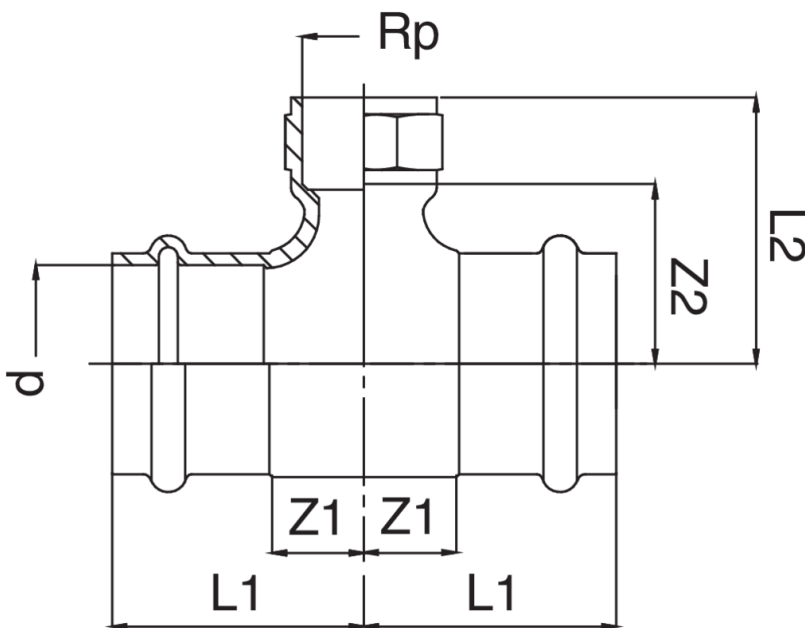

Bronze F/female thread/F tee.

Technical specifications

D X RP	BAG	MASTER BOX	CODE	L1	L2	Z1	Z2
12 x 1/2"	10	100	PG8130012A12012	44	23	26	13
15 x 3/8"	10	80	PG8130015A38015	43	22	21	12
15 x 1/2"	10	80	PG8130015A12015	45	23	23	13
18 x 1/2"	10	60	PG8130018A12018	47	24	24	14
22 x 1/2"	5	50	PG8130022A12022	48	25	24	15
22 x 3/4"	5	40	PG8130022A34022	53	31	29	16
28 x 1/2"	5	25	PG8130028A12028	53	50	28	35
28 x 3/4"	5	20	PG8130028A34028	53	50	27	35
28 x 1"	5	25	PG8130028B01028	56	35	30	20
35 x 1/2"	5	20	PG8130035A12035	49	38	23	23
42 x 1/2"	1	10	PG8130042A12042	55	50	19	35
54 x 1/2"	1	5	PG8130054A12054	67	54	27	39