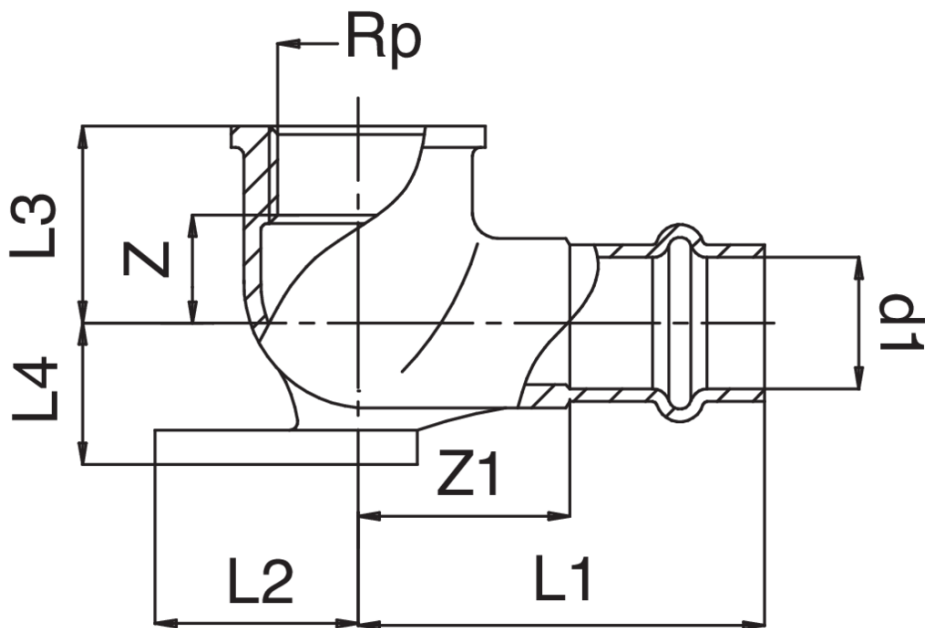

Bronze F/female thread 90° elbow with wallplate.

## Technical specifications

D1 X RP	BAG	MASTER BOX	CODE	L1	L2	L3	L4	Z	Z1
12 x 1/2"	10	80	PG8471A12012000	43	22	22	12	10	24
15 x 1/2"	10	80	PG8471A12015000	44	22	22	12	10	22
18 x 1/2"	5	70	PG8471A12018000	45	22	24	12	12	22
22 x 3/4"	5	40	PG8471A34022000	49	28	29	20	14	25