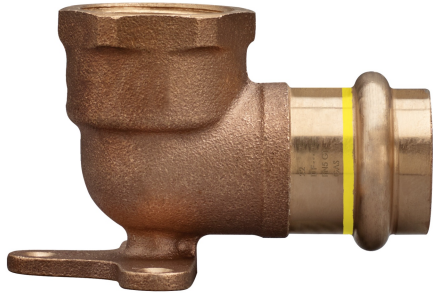

Bronze F/female thread 90° elbow with wallplate.

## Technical specifications

D1 X RP	BAG	MASTER BOX	CODE	L1	L2	L3	L4	Z	Z1
12 x 1/2"	10	80	PG8471A12012000	43	22	22	12	10	24
15 x 1/2"	10	80	PG8471A12015000	44	22	22	12	10	22
18 x 1/2"	5	70	PG8471A12018000	45	22	24	12	12	22
22 x 3/4"	5	40	PG8471A34022000	49	28	29	20	14	25