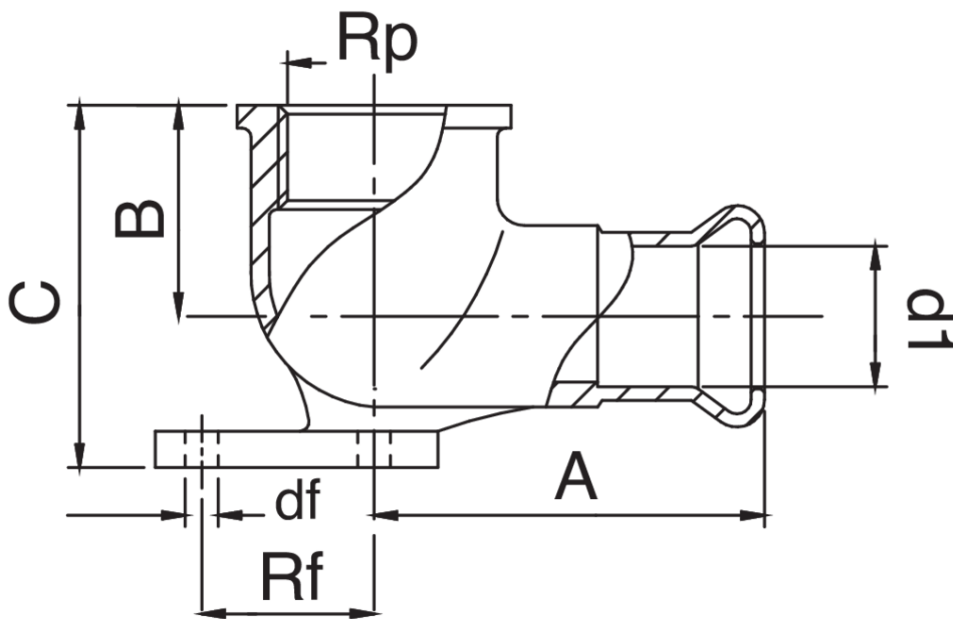

QM8471

Bronze F/female thread 90° elbow with wallplate.

Technical specifications

Drawing

Table

RP X D1	BAG	MASTER BOX	CODE	A	B	C	DF	RF
1/2" x 12	10	80	QM8471A12012000	40	22	34	4,2	16
1/2" x 15	10	80	QM8471A12015000	40	24	34	4,2	16
1/2" x 18	5	70	QM8471A12018000	40	24	38	4,2	16
3/4" x 22	5	40	QM8471A34022000	48	26	46	4,2	18