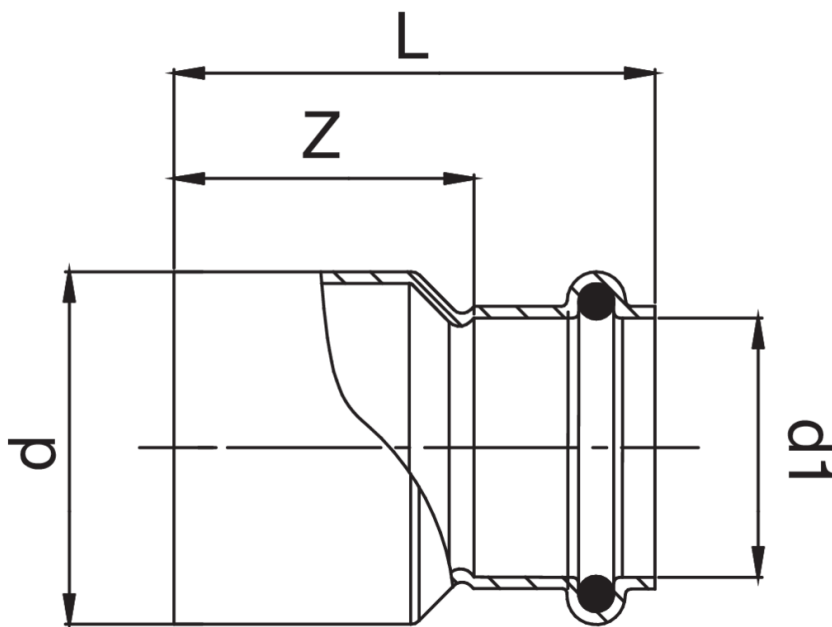

RJ5243

M solder/F press coupling with O-ring.

Technical specifications

Drawing

Table

D X D1	BAG	MASTER BOX	CODE	L	Z
32 x 32	5	50	RJ5243032032000	47	25
40 x 40	10	50	RJ5243040040000	56	31

Applications

DRINKING WATER