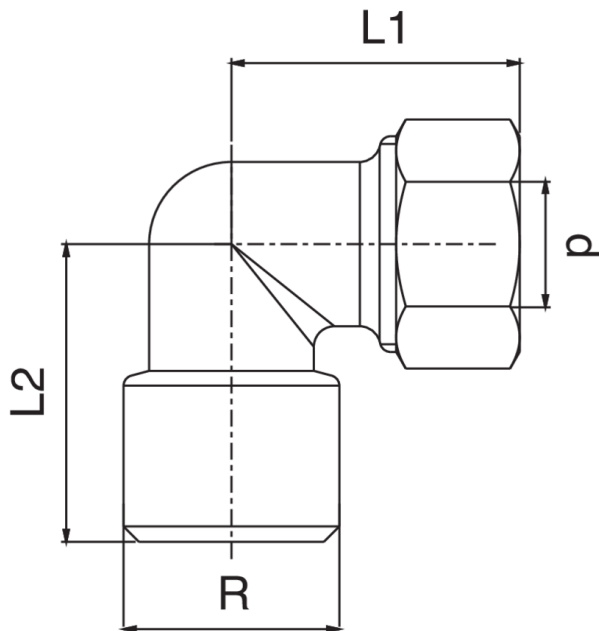

OT2092

F/male thread elbow.

Technical specifications

Drawing

Table

R X D	BAG	MASTER BOX	CODE	L1	L2
3/8" x 10	10	100	OT2092A38010000	31	25
3/8" x 12	10	100	OT2092A38012000	32	26
1/2" x 10	10	100	OT2092A12010000	32	27
1/2" x 12	10	80	OT2092A12012000	33	28
1/2" x 14	10	100	OT2092A12014000	35	30
1/2" x 16	10	70	OT2092A12016000	35,5	30
1/2" x 18	10	80	OT2092A12018000	37	33
3/4" x 14	10	100	OT2092A34014000	36	32
3/4" x 16	10	100	OT2092A34016000	37	35
3/4" x 18	5	100	OT2092A34018000	38	35
3/4" x 22	5	40	OT2092A34022000	41,5	39