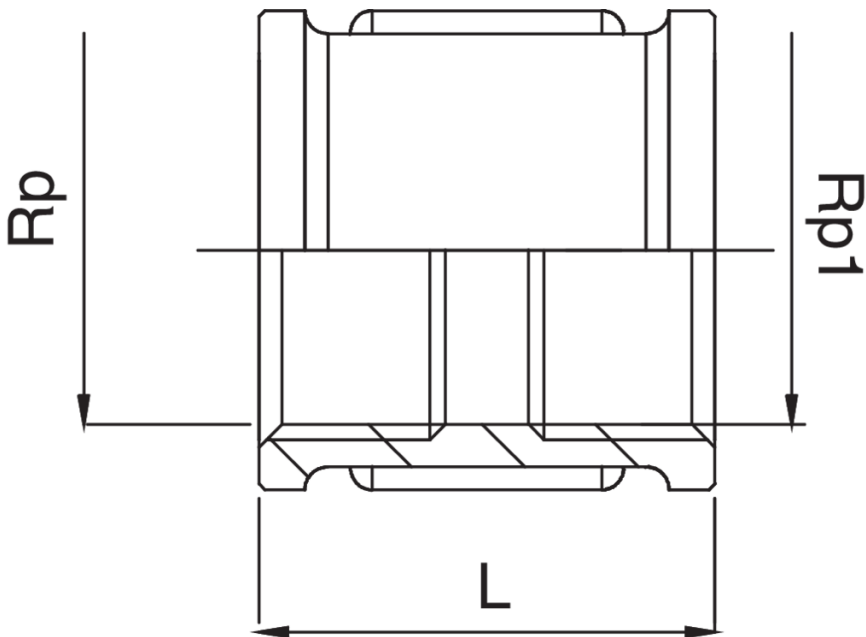

OT5270

Female thread coupling.

Technical specifications

RP X RP1	BAG	MASTER BOX	CODE	L
1/4" x 1/4"	10	300	OT5270A14A14000	25
3/8" x 1/4"	10	300	OT5270A38A14000	25
3/8" x 3/8"	10	300	OT5270A38A38000	25
1/2" x 3/8"	10	150	OT5270A12A38000	27,5
1/2" x 1/2"	10	150	OT5270A12A12000	35
3/4" x 1/2"	10	150	OT5270A34A12000	36
3/4" x 3/4"	10	100	OT5270A34A34000	37
1" x 1/2"	10	100	OT5270B01A12000	40
1" x 3/4"	10	100	OT5270B01A34000	45
1" x 1"	5	50	OT5270B01B01000	49
1"1/4 x "2	5	50	OT5270B14C02000	58
1"1/4 x 1"	5	40	OT5270B14B01000	53,5
1"1/4 x 1"1/4	5	40	OT5270B14B14000	58
1"1/4 x 1"1/2	5	30	OT5270B14B12000	58
1"1/2 x 1"	5	50	OT5270B12B01000	59
1"1/2" x 1"1/2"	5	40	OT5270B12B12000	59
1"1/2 x 2"	1	30	OT5270B12C02000	59
2" x 2"	1	20	OT5270C02C02000	65
2"1/2 x 2"1/2	1	10	OT5270C12C12000	75