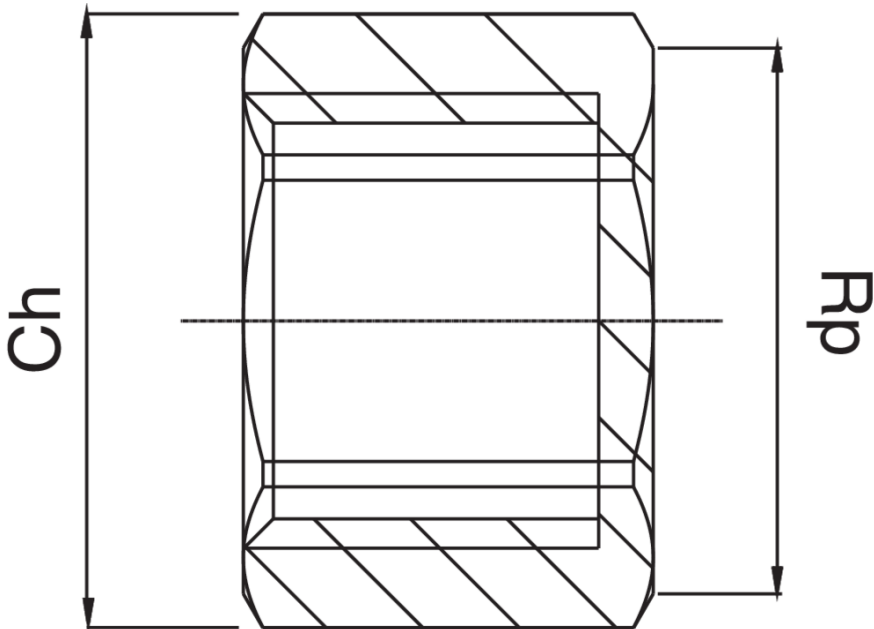

OT5301

Female thread plug.

Technical specifications

| RP | BAG | MASTER BOX | CODE | CH |
|-------|-----|------------|-----------------|----|
| 1/4" | 10 | 100 | OT5301A14000000 | 17 |
| 3/8" | 10 | 300 | OT5301A38000000 | 20 |
| 1/2" | 10 | 300 | OT5301A12000000 | 24 |
| 3/4" | 10 | 200 | OT5301A34000000 | 30 |
| 1" | 10 | 150 | OT5301B01000000 | 37 |
| 1"1/4 | 5 | 100 | OT5301B14000000 | 46 |
| 1"1/2 | 5 | 70 | OT5301B12000000 | 52 |
| 2" | 5 | 50 | OT5301C02000000 | 64 |