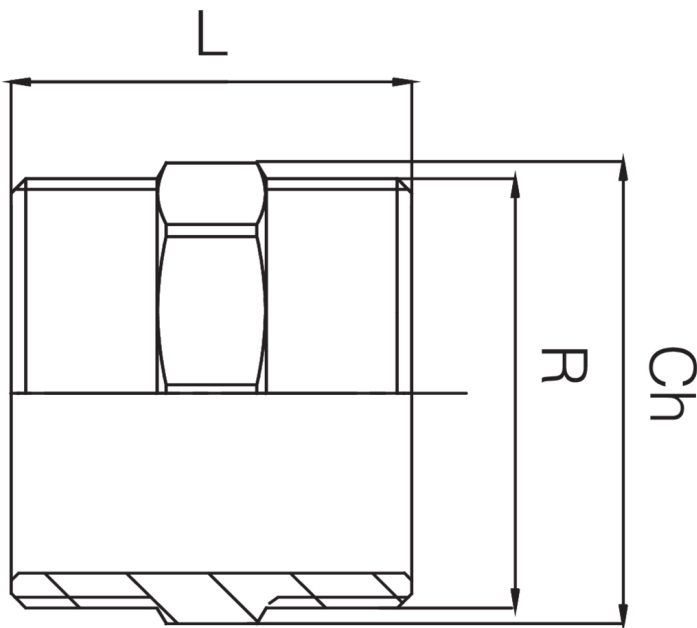

OT5520

Male thread coupling.

Technical specifications

Drawing

Table

CODE	SIZE	MASTER BOX	R	CH	L
OT5520A12A12000	1/2	250	1	21	28
OT5520A14A14000	1/4	100	1	14	22
OT5520A34A34000	3/4	150	3	27	31
OT5520A38A38000	3/8	300	3	17	26
OT5520B01B01000	1	100	1	34	40
OT5520B12B12000	1.1/2	40	1	48	47
OT5520B14B14000	1.1/4	50	1	42	45
OT5520C02C02000	2	25	2	60	55
OT5520C12C12000	2.1/2	10	2	90	65
OT5520D03D03000	3	25	3	95	75