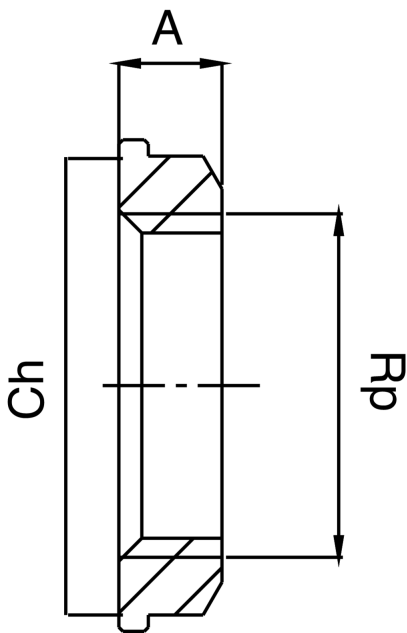

# OT5518

Flanged locknut.

## Technical specifications

RP	BAG	MASTER BOX	CODE	A	CH
3/8"	10	300	OT5518A38000000	7	22
1/2"	10	300	OT5518A12000000	8	25
3/4"	10	300	OT5518A34000000	9	30
1"	10	200	OT5518B01000000	9	35,5
1"1/4	5	100	OT5518B14000000	9	45
1"1/2	10	200	OT5518B12000000	9,5	52