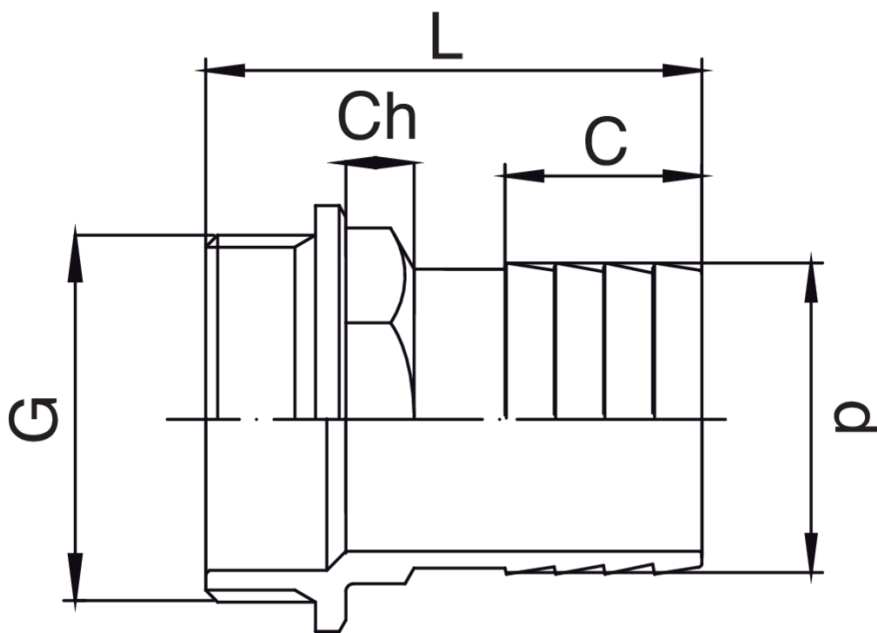

## OT5537

Fitting for rubber hose Roma type.

### Technical specifications

DX G	BAG	MASTER BOX	CODE	L	C	CH
12 x 1/2"	10	300	OT5537A12012000	41,5	25,7	16
14 x 1/2"	10	300	OT5537A12014000	41,5	27,5	21
16 x 1/2"	10	250	OT5537A12016000	41,5	27	21
18 x 1/2"	10	250	OT5537A12018000	41,5	27	21
20 x 1/2"	10	100	OT5537A12020000	41,5	27	21
20 x 3/4"	10	100	OT5537A34020000	49	39	22
25 x 3/4"	10	100	OT5537A34025000	50,5	32,5	28
25 x 1"	10	100	OT5537B01025000	51,5	32	30
30 x 1"	10	100	OT5537B01030000	52,5	32	32