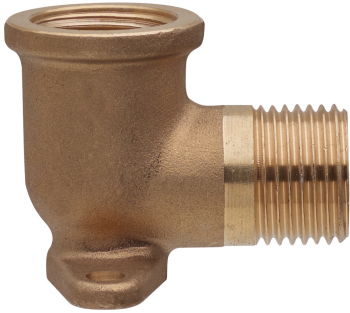

## OT5473

Male/female thread elbow with wallplate.

### Technical specifications

RP X R	BAG	MASTER BOX	CODE	L	L1
1/2" x 1/2"	10	50	OT5473A12A12000	35	25