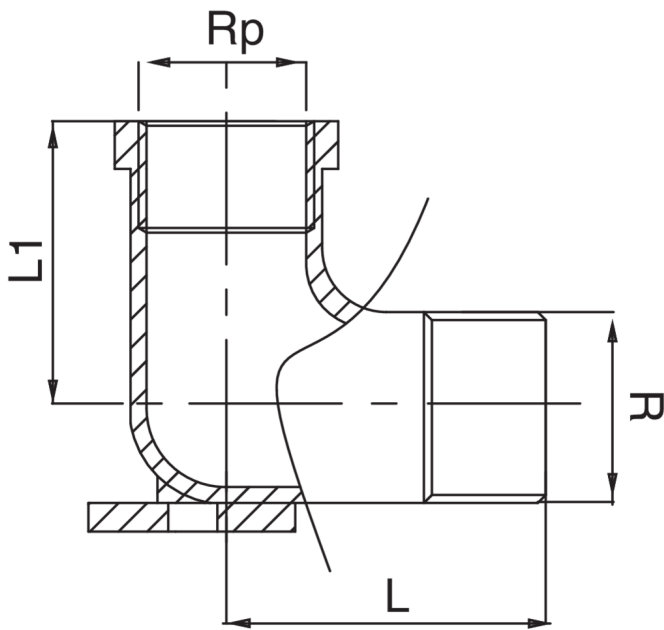

## OT5473

Male/female thread elbow with wallplate.

### Technical specifications

RP X R	BAG	MASTER BOX	CODE	L	L1
1/2" x 1/2"	10	50	OT5473A12A12000	35	25