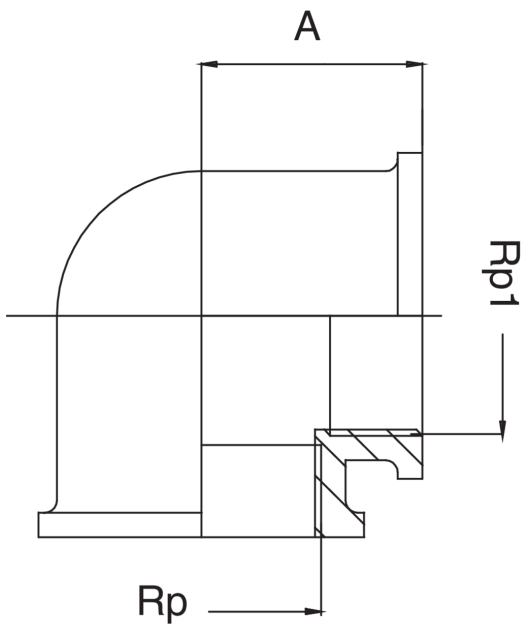

KR5090

Female thread elbow.

Technical specifications

Drawing

Table

CODE	SIZE	MASTER BOX	RP/RP1	A
KR5090A12A12000	1/2	100	1	25
KR5090A34A34000	3/4	70	3	27
KR5090A38A38000	3/8	150	3	21
KR5090B01B01000	1	40	1	21

CODE	SIZE	MASTER BOX	RP/RP1	A
KR5090B12B12000	1.1/2	15	1	45

Applications

DRINKING
WATER

HEATING

HVAC