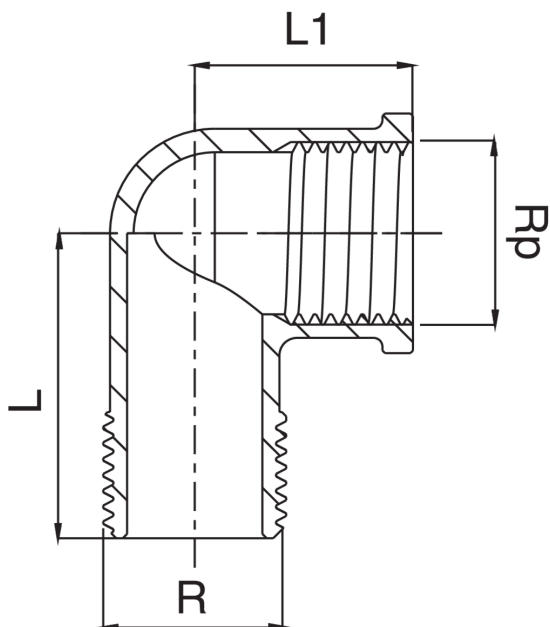

KR5092

Female/male thread elbow.

Technical specifications

Drawing

Table

CODE	SIZE	MASTER BOX	RP/R	L	L1
KR5092A12A12000	1/2	100	1	35	25
KR5092A34A34000	3/4	70	3	40	27
KR5092A38A38000	3/8	150	3	29	21
KR5092B01B01000	1	40	1	48	32