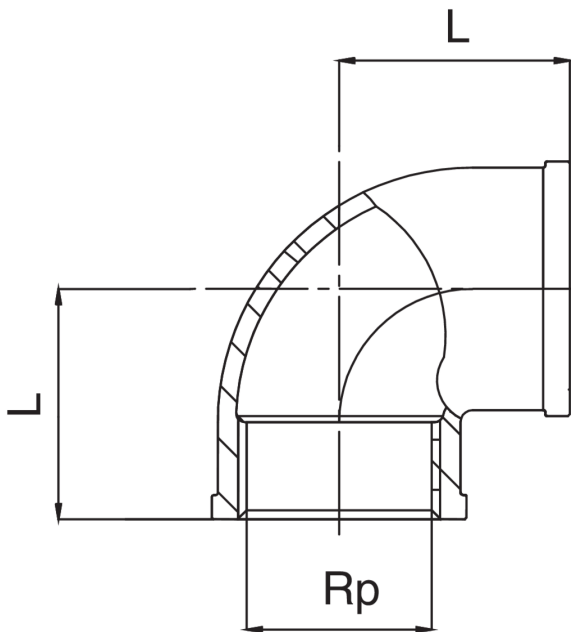

RB3090

Female thread 90° elbow.

Technical specifications

Drawing

Table

CODE	SIZE	MASTER BOX	RP	L
RB3090A12A12000	1/2	100	1	23
RB3090A14A14000	1/4	150	1	20
RB3090A34A34000	3/4	50	3	30
RB3090A38A38000	3/8	250	3	20
RB3090B01B01000	1	40	1	36
RB3090B12B12000	1.1/2	20	1	49
RB3090B14B14000	1.1/4	25	1	45

CODE	SIZE	MASTER BOX	RP	L
RB3090C02C02000	2	10	2	57

Applications

DRINKING WATER

HEATING

HVAC

GAS

COMPRESSED AIR

FIREFIGHTING