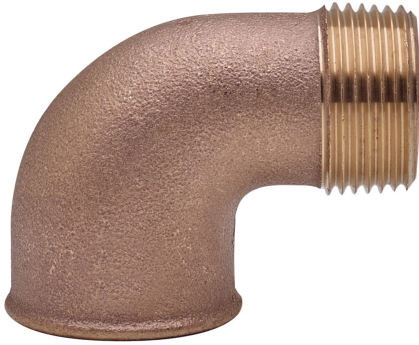

## RB3092

Female/male thread 90° elbow.

### Technical specifications

R X RP	BAG	MASTER BOX	CODE	A	B
1/4" x 1/4"	10	200	RB3092A14A14000	28	20
3/8" x 3/8"	10	100	RB3092A38A38000	31	20
1/2" x 1/2"	10	100	RB3092A12A12000	31	23
3/4" x 3/4"	5	70	RB3092A34A34000	40	30
1" x 1"	5	40	RB3092B01B01000	47	36
1"1/4 x 1"1/4	5	25	RB3092B14B14000	51	45
1"1/2 x 1"1/2	5	20	RB3092B12B12000	46	49
2" x 2"	1	10	RB3092C02C02000	50	55