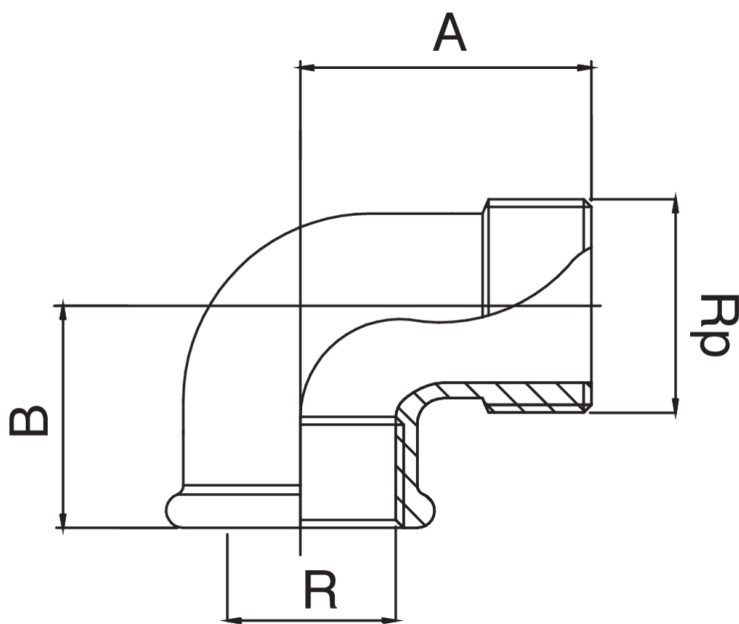

## RB3092

Female/male thread 90° elbow.

### Technical specifications

R X RP	BAG	MASTER BOX	CODE	A	B
1/4" x 1/4"	10	200	RB3092A14A14000	28	20
3/8" x 3/8"	10	100	RB3092A38A38000	31	20
1/2" x 1/2"	10	100	RB3092A12A12000	31	23
3/4" x 3/4"	5	70	RB3092A34A34000	40	30
1" x 1"	5	40	RB3092B01B01000	47	36
1"1/4 x 1"1/4	5	25	RB3092B14B14000	51	45
1"1/2 x 1"1/2	5	20	RB3092B12B12000	46	49
2" x 2"	1	10	RB3092C02C02000	50	55