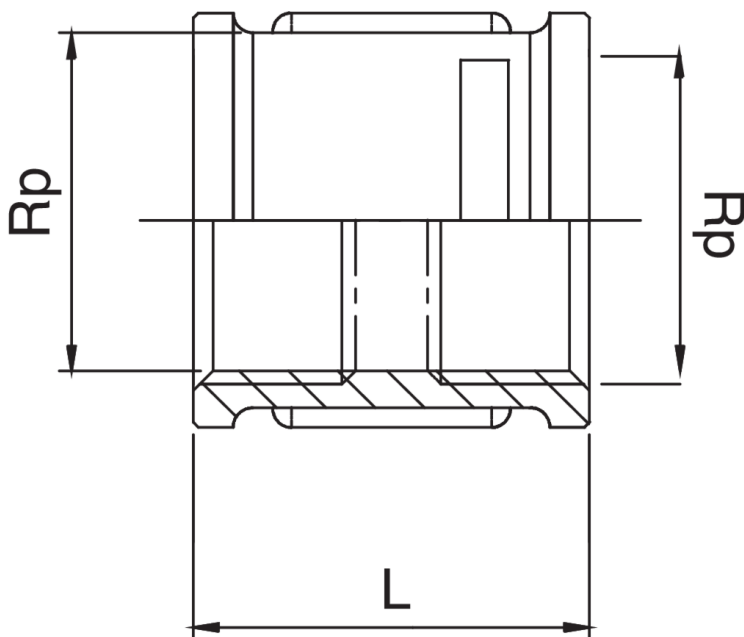

RB3270

Female thread coupling.

Technical specifications

Drawing

Table

CODE	SIZE	MASTER BOX	RP	L
RB3270A12A12000	1/2	150	1	28
RB3270A34A34000	3/4	100	3	31
RB3270A38A38000	3/8	250	3	26
RB3270B01B01000	1	50	1	44
RB3270B12B12000	1.1/2	30	1	49
RB3270B14B14000	1.1/4	40	1	42
RB3270C02C02000	2	20	2	58