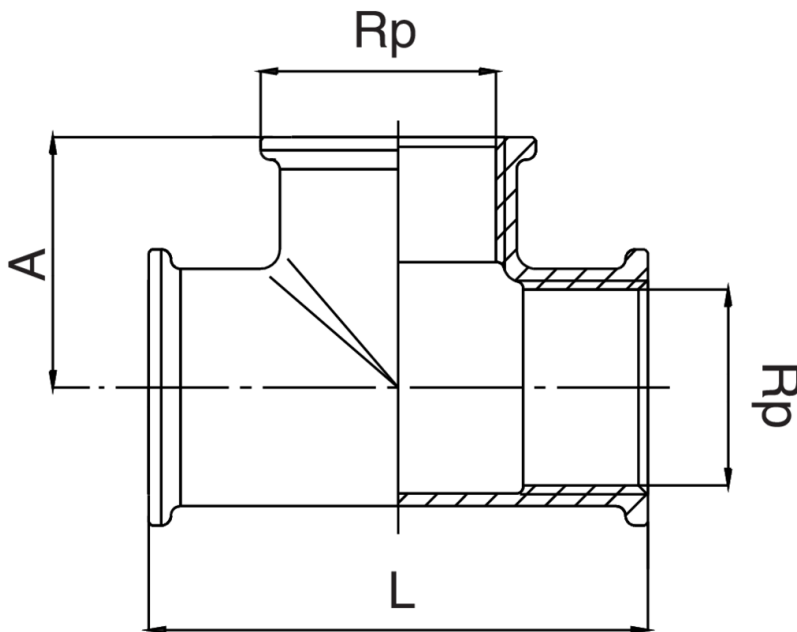

## RB3130

Female thread tee.

### Technical specifications

#### Table

CODE	SIZE	MASTER BOX	RP	A	L
RB3130A12A12A12	1/2	80	1	23	46
RB3130A14A14A14	1/4	200	1	20	40
RB3130A34A34A34	3/4	40	3	30	60
RB3130A38A38A38	3/8	100	3	20	40
RB3130B01B01B01	1	25	1	36	72
RB3130B12B12B12	1.1/2	10	1	49	98
RB3130B14B14B14	1.1/4	20	1	45	90
RB3130C02C02C02	2	8	2	57	114