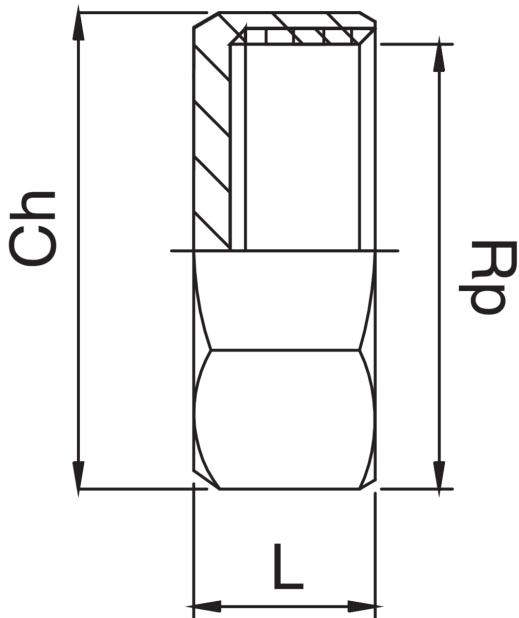

RB3301

Female thread plug.

Technical specifications

Drawing

Table

CODE	SIZE	MASTER BOX	RP	CH	L
RB3301A12000000	1/2	80	1	25	16
RB3301A34000000	3/4	80	3	31	18
RB3301A38000000	3/8	300	3	21	13
RB3301B01000000	1	150	1	38	21

CODE	SIZE	MASTER BOX	RP	CH	L
RB3301B12000000	1.1/2	80	1	55	23
RB3301B14000000	1.1/4	80	1	48	23
RB3301C02000000	2	40	2	66	24

Applications

DRINKING
WATER

HEATING

HVAC

GAS

COMPRESSED
AIR

FIREFIGHTING