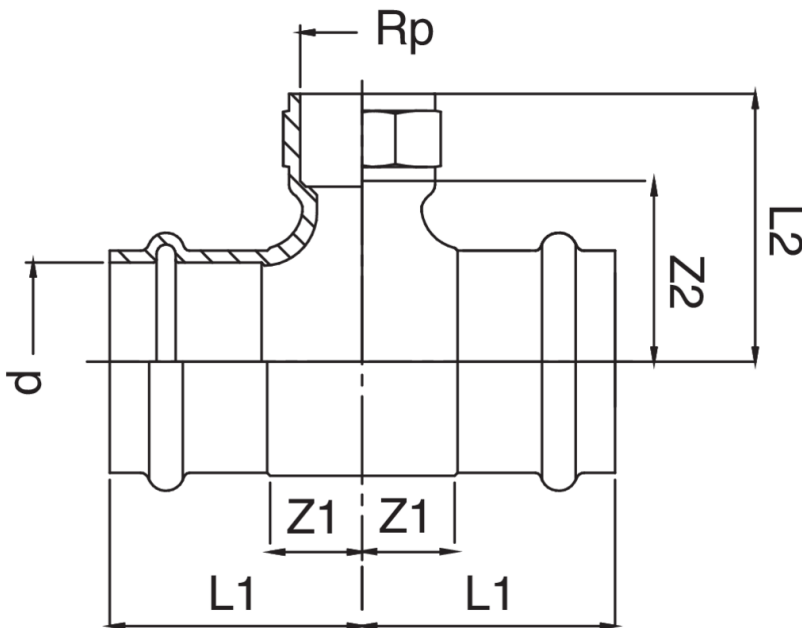

T H/roscas hembra/H de bronce.

Especificaciones técnicas

D X RP	BAG	MASTER BOX	CÓDIGO	L1	L2	Z1	Z2
12 x 1/2"	10	100	RS8130012A12012	44	23	26	13
15 x 3/8"	10	80	RS8130015A38015	43	22	21	12
15 x 1/2"	10	80	RS8130015A12015	45	23	23	13
18 x 1/2"	10	60	RS8130018A12018	47	24	24	14
22 x 1/2"	5	50	RS8130022A12022	48	25	24	15
22 x 3/4"	5	40	RS8130022A34022	53	31	29	16
28 x 1/2"	5	25	RS8130028A12028	53	50	28	35
28 x 3/4"	5	20	RS8130028A34028	53	50	27	35
28 x 1"	5	25	RS8130028B01028	56	35	30	20
35 x 1/2"	5	20	RS8130035A12035	49	38	23	23
42 x 1/2"	1	10	RS8130042A12042	55	50	19	35
54 x 1/2"	1	5	RS8130054A12054	67	54	27	39

The big-size, item RB8130, is available.

Aplicaciones

DRINKING WATER

HEATING

HVAC

GAS

COMPRESSED AIR

FIREFIGHTING