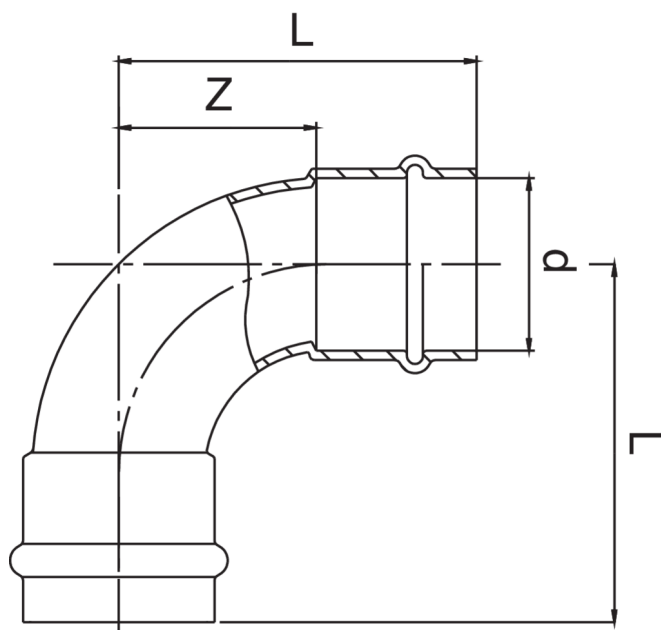

FRABO

frabo
press
KOMBI

RS9002

PATENTED

Courbe 90° F/F en cuivre.

Spécifications techniques

D	BAG	MASTER BOX	CODE	L	Z
12	10	250	RS9002012012000	33	15
15	10	150	RS9002015015000	40	18
18	10	100	RS9002018018000	45	22
22	10	60	RS9002022022000	47	23
28	5	40	RS9002028028000	59	34
35	5	30	RS9002035035000	68	42
42	1	10	RS9002042042000	87	51
54	1	7	RS9002054054000	105	65

The big-size, item RR9002, is available.

Applications

DRINKING
WATER

HEATING

HVAC

GAS

COMPRESSED
AIR

FIREFIGHTING