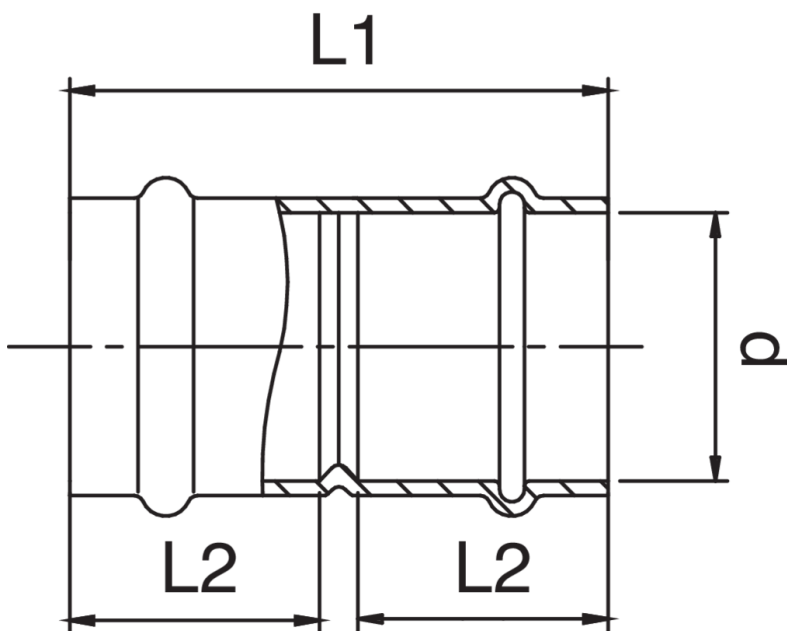

Manchon avec flexion F/F en cuivre.

Spécifications techniques

D	BAG	MASTER BOX	CODE	L1	L2
12	10	300	RS9270012012000	40	18
15	10	200	RS9270015015000	49	22
18	10	150	RS9270018018000	52	23
22	10	100	RS9270022022000	53	24
28	10	60	RS9270028028000	57	25
35	5	40	RS9270035035000	62	26
42	5	25	RS9270042042000	78	36
54	1	15	RS9270054054000	93	40

The big-size, item RR9270, is available.

Applications

DRINKING
WATER

HEATING

HVAC

GAS

COMPRESSED
AIR

FIREFIGHTING