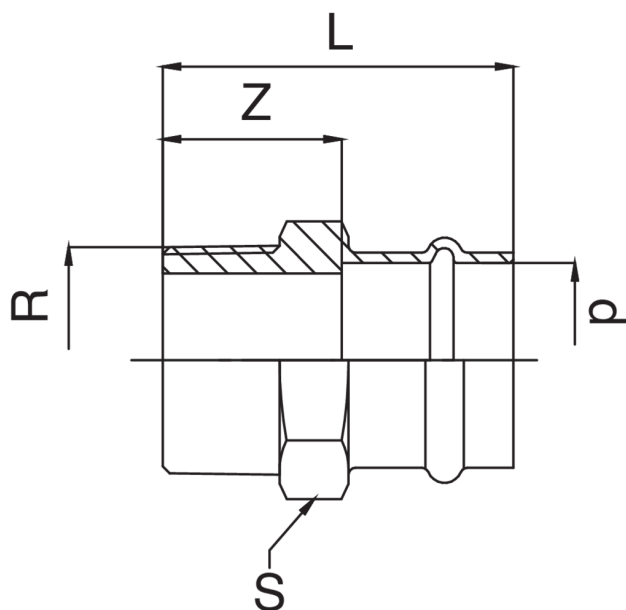

Manchon F/filetage mâle en bronze.

Spécifications techniques

D X R	BAG	MASTER BOX	CODE	L	S	Z
12 x 3/8"	10	250	RZ8243A38012000	40	21	22
12 x 1/2"	10	200	RZ8243A12012000	43	21	25
14 x 3/8"	10	200	RZ8243A38014000	44	25	22
14 x 1/2"	10	200	RZ8243A12014000	46	25	24
15 x 3/8"	10	200	RZ8243A38015000	44	25	22
15 x 1/2"	10	150	RZ8243A12015000	46	25	24
15 x 3/4"	10	100	RZ8243A34015000	48	28	26
16 x 1/2"	10	150	RZ8243A12016000	46	25	24
16 x 3/4"	10	100	RZ8243A34016000	48	28	26
18 x 1/2"	10	150	RZ8243A12018000	48	27	25
18 x 3/4"	10	100	RZ8243A34018000	49	28	26
22 x 1/2"	10	100	RZ8243A12022000	49	32	25
22 x 3/4"	10	100	RZ8243A34022000	51	32	27
22 x 1"	5	50	RZ8243B01022000	52	34	28
28 x 3/4"	5	70	RZ8243A34028000	52	38	27
28 x 1"	5	50	RZ8243B01028000	54	38	29
28 x 1"1/4	5	50	RZ8243B14028000	58	42	33
35 x 1"	5	30	RZ8243B01035000	58	46	32
35 x 1"1/4	5	40	RZ8243B14035000	60	46	34
35 x 1"1/2	5	25	RZ8243B12035000	60	48	34
42 x 1"1/4	5	20	RZ8243B14042000	75	56	39
42 x 1"1/2	5	25	RZ8243B12042000	75	56	39
54 x 1"1/2	1	15	RZ8243B12054000	81	68	41
54 x 2"	1	10	RZ8243C02054000	86	68	46

The big-size, item RB8243, is available.

Applications

DRINKING WATER

HEATING

HVAC

COMPRESSED AIR

FIREFIGHTING