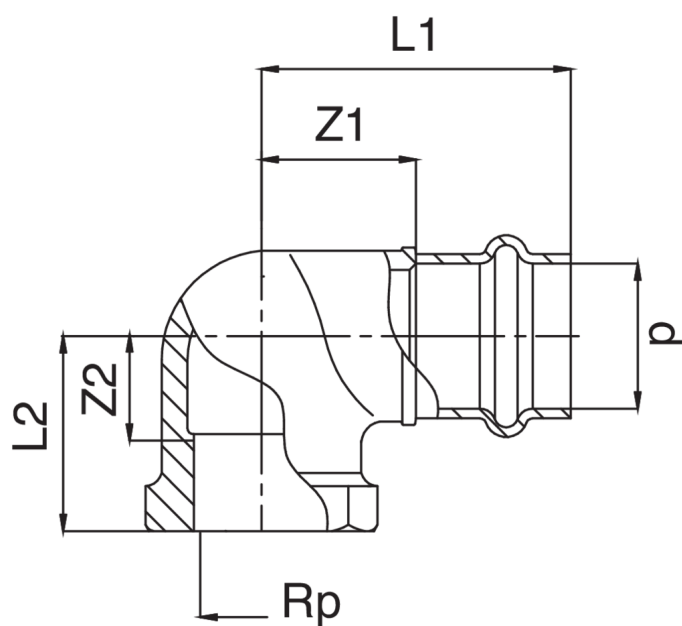

Coude 90° F/filetage femelle en bronze.

Spécifications techniques

D X RP	BAG	MASTER BOX	CODE	L1	L2	Z1	Z2
12 x 3/8"	10	150	PG8090A38012000	44	18	26	9
12 x 1/2"	10	150	PG8090A12012000	44	22	26	11
15 x 3/8"	10	100	PG8090A38015000	47	19	25	10
15 x 1/2"	10	100	PG8090A12015000	45	24	23	13
15 x 3/4"	10	70	PG8090A34015000	49	31	27	16
18 x 1/2"	10	100	PG8090A12018000	47	24	24	13
18 x 3/4"	5	70	PG8090A34018000	50	24	27	9
22 x 1/2"	10	60	PG8090A12022000	49	24	25	13
22 x 3/4"	5	60	PG8090A34022000	49	29	25	6
22 x 1"	5	40	PG8090B01022000	60	33	36	10
28 x 1"	5	40	PG8090B01028000	61	33	36	9
35 x 1"1/4	5	20	PG8090B14035000	67	40	41	22
42 x 1"1/2	5	20	PG8090B12042000	77	43	41	25
54 x 2"	1	8	PG8090C02054000	97	57	57	39