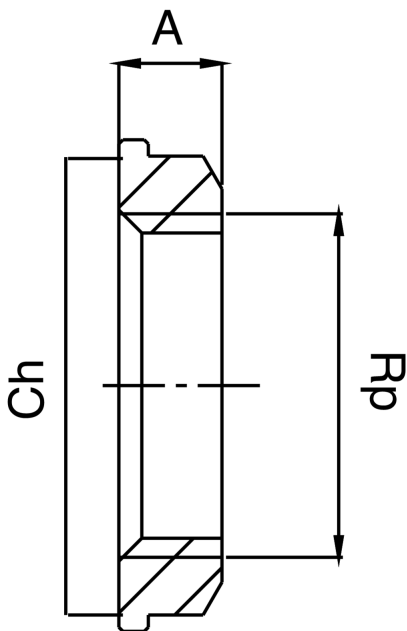

OT5518

Contre-écrou filetage femelle/femelle.

Spécifications techniques

| RP | BAG | MASTER BOX | CODE | A | CH |
|-------|-----|------------|-----------------|-----|------|
| 3/8" | 10 | 300 | OT5518A38000000 | 7 | 22 |
| 1/2" | 10 | 300 | OT5518A12000000 | 8 | 25 |
| 3/4" | 10 | 300 | OT5518A34000000 | 9 | 30 |
| 1" | 10 | 200 | OT5518B01000000 | 9 | 35,5 |
| 1"1/4 | 5 | 100 | OT5518B14000000 | 9 | 45 |
| 1"1/2 | 10 | 200 | OT5518B12000000 | 9,5 | 52 |