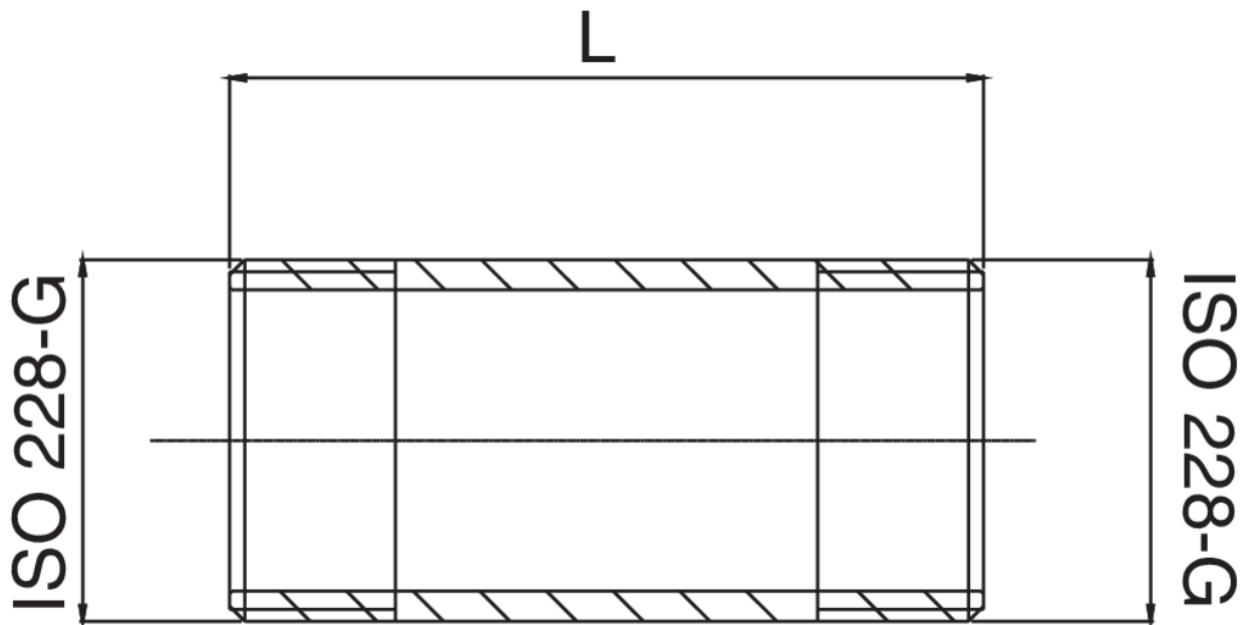

OT5531

Allonge filetage mâle/mâle ISO 228/1.

Spécifications techniques

L X R	BAG	MASTER BOX	CODE
40 x 1/2"	5	150	OT5531A12040000
40 x 3/4"	10	100	OT5531A34040000
40 x 1"	10	100	OT5531B01040000
60 x 1/2"	5	150	OT5531A12060000
60 x 3/4"	5	80	OT5531A34060000
60 x 1"	5	50	OT5531B01060000
60 x 1"1/4	5	30	OT5531B14060000
60 x 1"1/2	5	25	OT5531B12060000
80 x 1/2"	5	100	OT5531A12080000
80 x 3/4"	5	80	OT5531A34080000
80 x 1"	5	50	OT5531B01080000
80 x 1"1/4	5	30	OT5531B14080000
80 x 1"1/2	5	30	OT5531B12080000
100 x 1/2"	5	80	OT5531A12100000
100 x 3/4"	5	50	OT5531A34100000
100 x 1"	5	40	OT5531B01100000
100 x 1"1/4	5	30	OT5531B14100000
100 x 1"1/2	5	30	OT5531B12100000
120 x 1/2"	5	80	OT5531A12120000
120 x 3/4"	5	60	OT5531A34120000
120 x 1"	5	40	OT5531B01120000
120 x 1"1/4	5	25	OT5531B14120000
120 x 1"1/2	1	25	OT5531B12120000
150 x 1/2"	5	70	OT5531A12150000
150 x 3/4"	5	50	OT5531A34150000
150 x 1"	5	30	OT5531B01150000
150 x 1"1/4	10	20	OT5531B14150000
150 x 1"1/2	10	15	OT5531B12150000
160 x 1/2"	10	50	OT5531A12160000
180 x 1/2"	10	50	OT5531A12180000
180 x 3/4"	5	20	OT5531A34180000
200 x 1/2"	5	40	OT5531A12200000
200 x 3/4"	5	30	OT5531A34200000
200 x 1"	5	20	OT5531B01200000
200 x 1"1/4	5	10	OT5531B14200000
200 x 1"1/2	5	10	OT5531B12200000
250 x 1/2"	5	25	OT5531A12250000
250 x 3/4"	5	25	OT5531A34250000
300 x 1/2"	5	20	OT5531A12300000
300 x 3/4"	5	30	OT5531A34300000