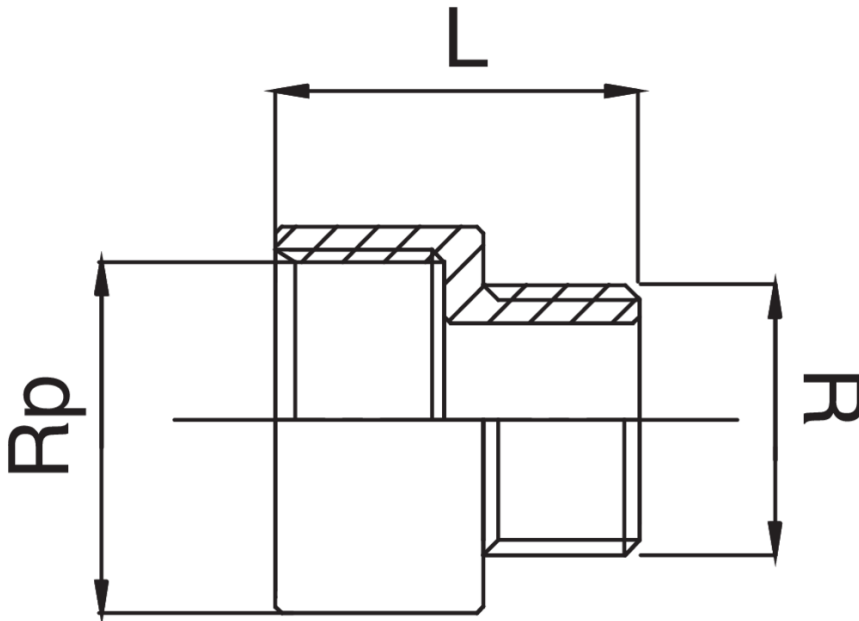

RB3242

Réduction filetage femelle/mâle.

Spécifications techniques

RP X R	BAG	MASTER BOX	CODE	L
3/8" x 1/4"	10	200	RB3242A38A14000	23
1/2" x 3/8"	10	250	RB3242A12A38000	24
3/4" x 3/8"	10	200	RB3242A34A38000	26
3/4" x 1/2"	10	150	RB3242A34A12000	28
1" x 1/2"	10	100	RB3242B01A12000	30
1" x 3/4"	10	100	RB3242B01A34000	31
1"1/4 x 1"	5	30	RB3242B14B01000	35