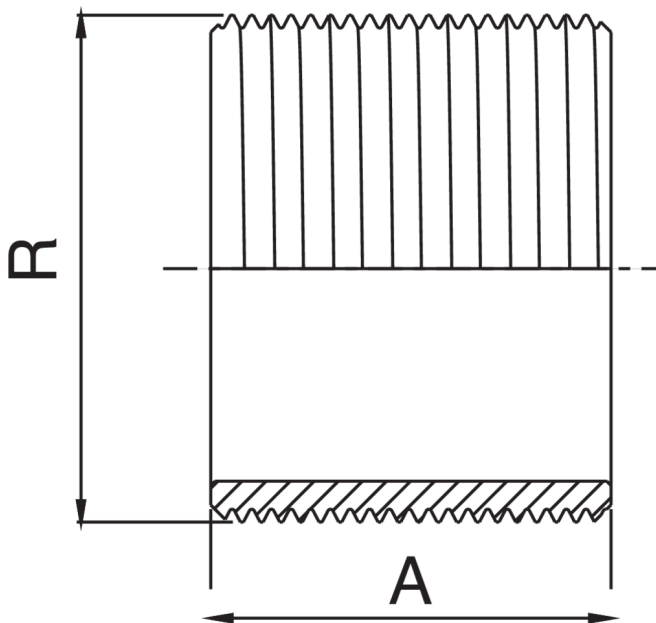

RB3531

Vis filetage mâle.

Spécifications techniques

R	BAG	MASTER BOX	CODE	A
1/2"	10	150	RB3531A12000000	22
3/4"	10	200	RB3531A34000000	26
1"	10	100	RB3531B01000000	33
1"1/4	10	100	RB3531B14000000	37
1"1/2	5	50	RB3531B12000000	42
2"	5	30	RB3531C02000000	47