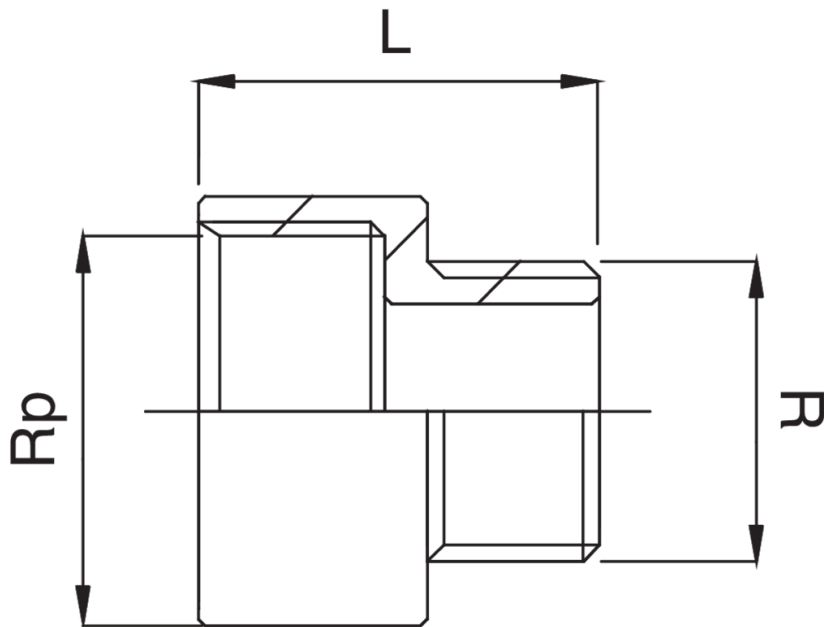

## OT5525

Manicotto riduzione filettato maschio-femmina.

### Specifiche tecniche

RP X R	BAG	MASTER BOX	CODICE	L
3/8" x 1/4"	10	400	OT5525A38A14000	23
1/2" x 3/8"	10	250	OT5525A12A38000	24
3/4" x 3/8"	10	250	OT5525A34A38000	28
3/4" x 1/2"	10	200	OT5525A34A12000	28
1" x 1/2"	10	100	OT5525B01A12000	30
1" x 3/4"	10	100	OT5525B01A34000	31
1"1/4 x 1"	5	60	OT5525B14B01000	35
1"1/2 x 1"1/4	5	70	OT5525B12B14000	44
2" x 1"1/2	5	50	OT5525B12C02000	55