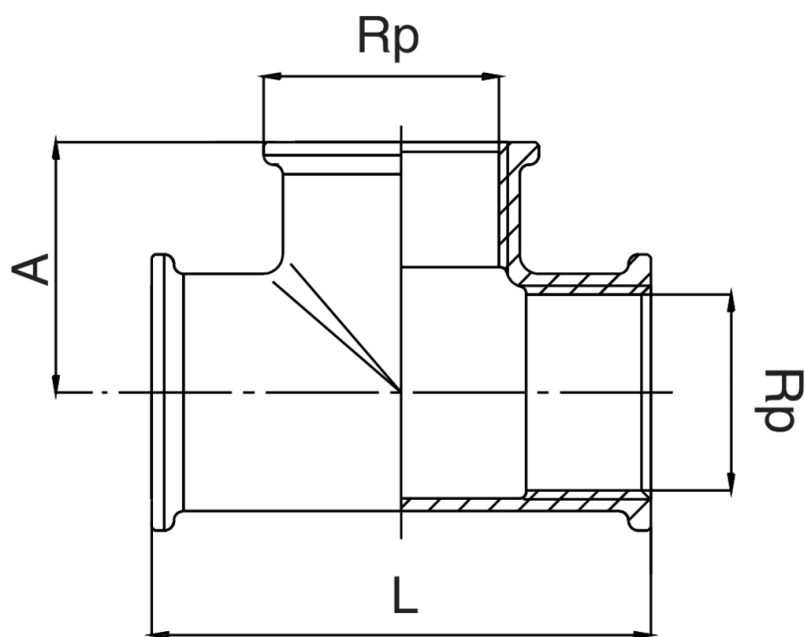

RB3130

Raccordo a T filettato femmina.

Specifiche tecniche

RP	BAG	MASTER BOX	CODICE	A	L
1/4"	10	200	RB3130A14A14A14	20	40
3/8"	10	100	RB3130A38A38A38	20	40
1/2"	10	80	RB3130A12A12A12	23	46
3/4"	5	40	RB3130A34A34A34	30	60
1"	5	25	RB3130B01B01B01	36	72
1"1/4	5	20	RB3130B14B14B14	45	90
1"1/2	1	10	RB3130B12B12B12	49	98
2"	1	8	RB3130C02C02C02	57	114