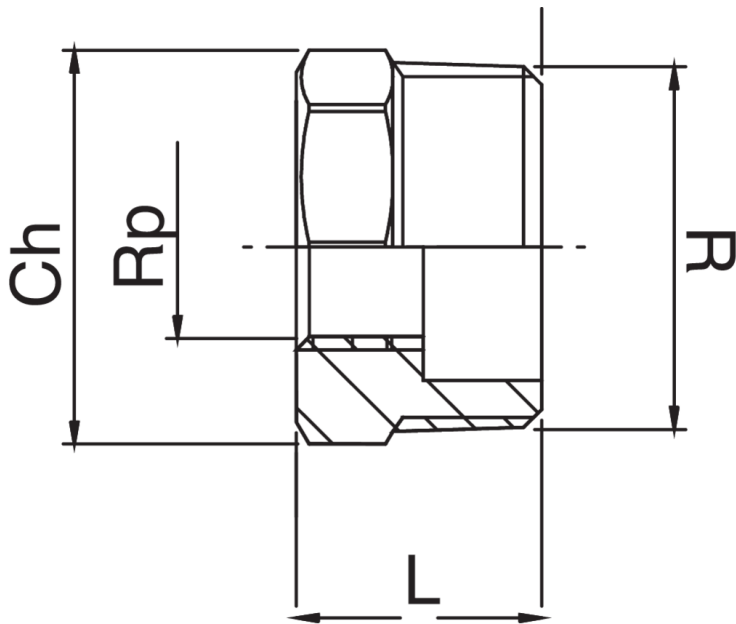

RB3241

Manicotto di riduzione maschio-femmina.

Specifiche tecniche

R X RP	BAG	MASTER BOX	CODICE	CH	L
3/8" x 1/4"	10	200	RB3241A38A14000	17	16
1/2" x 1/4"	10	400	RB3241A12A14000	21	18
1/2" x 3/8"	10	400	RB3241A12A38000	21	18
3/4" x 3/8"	10	200	RB3241A34A38000	27	21
3/4" x 1/2"	10	200	RB3241A34A12000	27	21
1" x 3/8"	10	100	RB3241B01A38000	34	25
1" x 1/2"	10	150	RB3241B01A12000	34	25
1" x 3/4"	10	150	RB3241B01A34000	34	25
1"1/4 x 3/4"	5	70	RB3241B14A34000	42	28
1"1/4 x 1"	5	60	RB3241B14B01000	42	28
1"1/2 x 3/4"	5	50	RB3241B12A34000	48	30
1"1/2 x 1"	5	50	RB3241B12B01000	48	30
1"1/2 x 1"1/4	5	70	RB3241B12B14000	48	30
2" x 1"1/4	5	30	RB3241C02B14000	60	37
2" x 1"1/2	5	20	RB3241C02B12000	60	37
2"1/2 x 2"	1	100	RB3241C12C02000	76	41